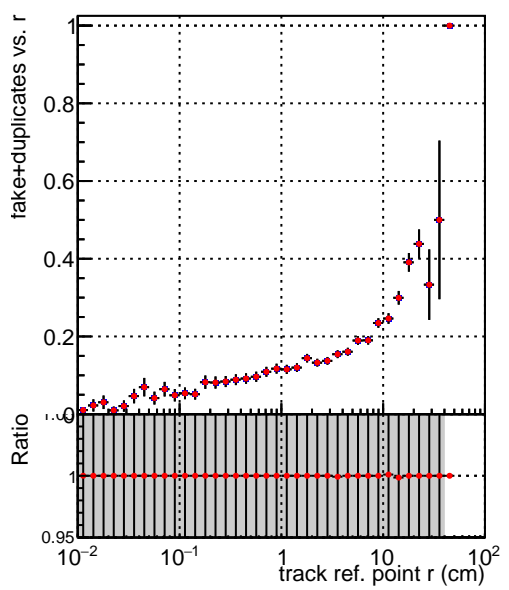

Efficiency vs vertpos**fake+duplicates vs vert r**

— DQM_V0001_R000000001_Global_CMSSW_X_Y_Z_allNODNN
— DQM_V0001_R000000001_Global_CMSSW_X_Y_Z_all

Efficiency vs vert z**Efficiency vs. sim PV z****fake+duplicates vs Sim. PV z**