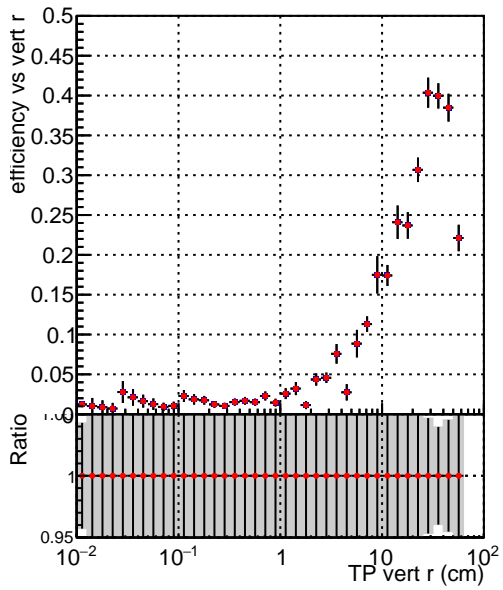

Efficiency vs vertpos**fake+duplicates vs vert r**

— DQM_V0001_R000000001_Global_CMSSW_X_Y_Z_allNODNN
— DQM_V0001_R000000001_Global_CMSSW_X_Y_Z_all

Efficiency vs vert z**Efficiency vs. sim PV z****fake+duplicates vs Sim. PV z**