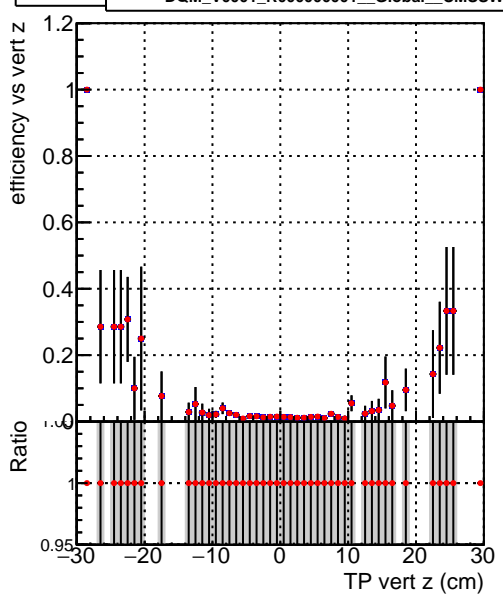

Efficiency vs vertpos**fake+duplicates vs vert r**

— DQM_V0001_R000000001_Global_CMSSW_X_Y_Z_allNODNN
— DQM_V0001_R000000001_Global_CMSSW_X_Y_Z_all

Efficiency vs vert z**Efficiency vs. sim PV z****fake+duplicates vs Sim. PV z**