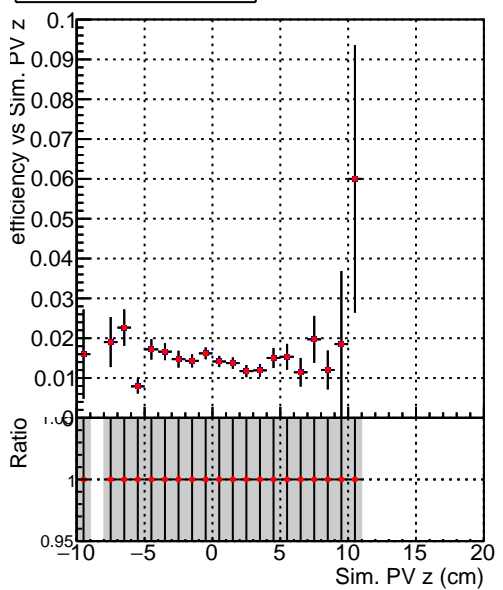

Efficiency vs vertpos**fake+duplicates vs vert r**

— DQM_V0001_R000000001_Global_CMSSW_X_Y_Z_allNODNN
— DQM_V0001_R000000001_Global_CMSSW_X_Y_Z_all

Efficiency vs vert z**Efficiency vs. sim PV z****fake+duplicates vs Sim. PV z**