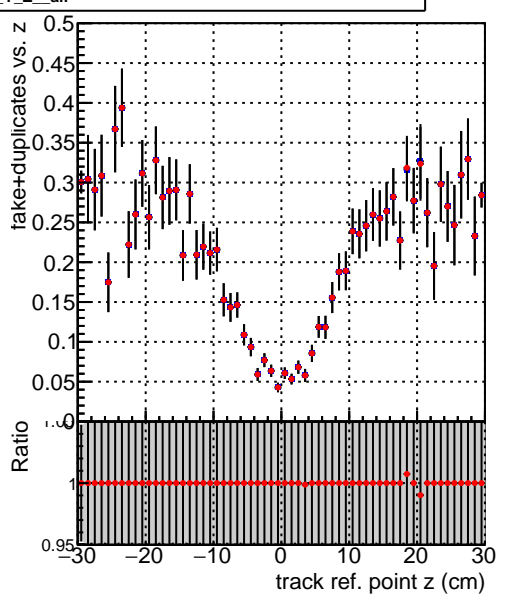

Efficiency vs vertpos**fake+duplicates vs vert r**

— DQM_V0001_R000000001_Global_CMSSW_X_Y_Z_allNODNN
— DQM_V0001_R000000001_Global_CMSSW_X_Y_Z_all

Efficiency vs vert z**Efficiency vs. sim PV z****fake+duplicates vs Sim. PV z**