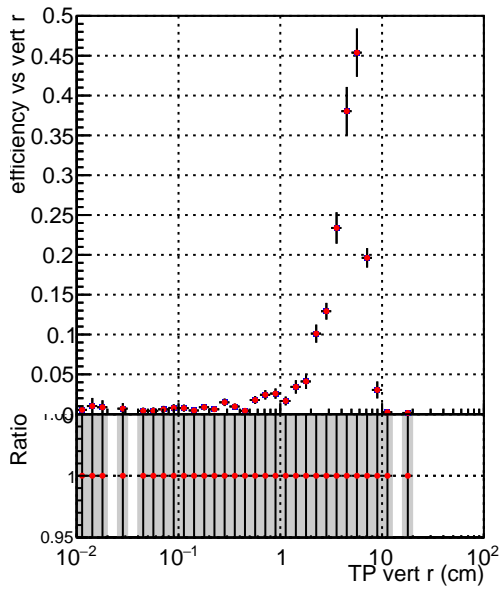

Efficiency vs vertpos**fake+duplicates vs vert r**

■ DQM_V0001_R000000001_Global_CMSSW_X_Y_Z_allNODNN
◆ DQM_V0001_R000000001_Global_CMSSW_X_Y_Z_all

Efficiency vs vert z**Efficiency vs. sim PV z****fake+duplicates vs Sim. PV z**