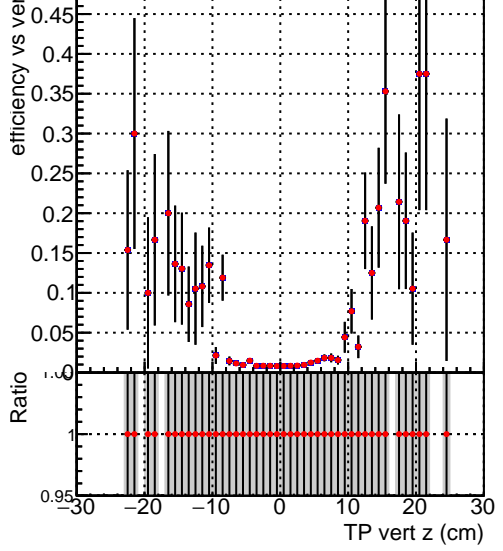

Efficiency vs vertpos**fake+duplicates vs vert r**

■ DQM_V0001_R000000001_Global_CMSSW_X_Y_Z_allNODNN
◆ DQM_V0001_R000000001_Global_CMSSW_X_Y_Z_all

Efficiency vs vert z**Efficiency vs. sim PV z****fake+duplicates vs Sim. PV z**