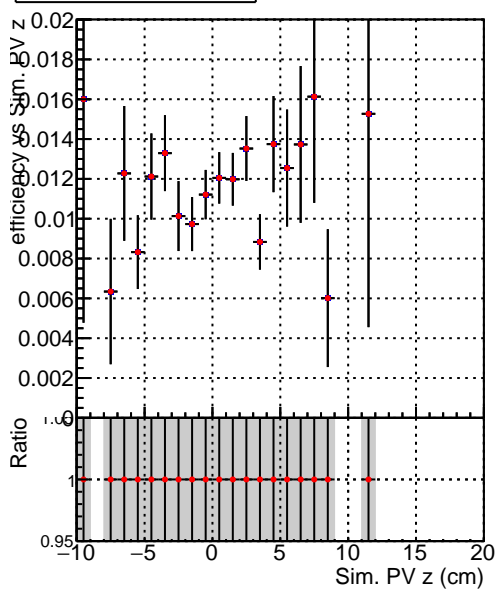

Efficiency vs vertpos**fake+duplicates vs vert r**

■ DQM_V0001_R000000001_Global_CMSSW_X_Y_Z_allNODNN
◆ DQM_V0001_R000000001_Global_CMSSW_X_Y_Z_all

Efficiency vs vert z**Efficiency vs. sim PV z****fake+duplicates vs Sim. PV z**