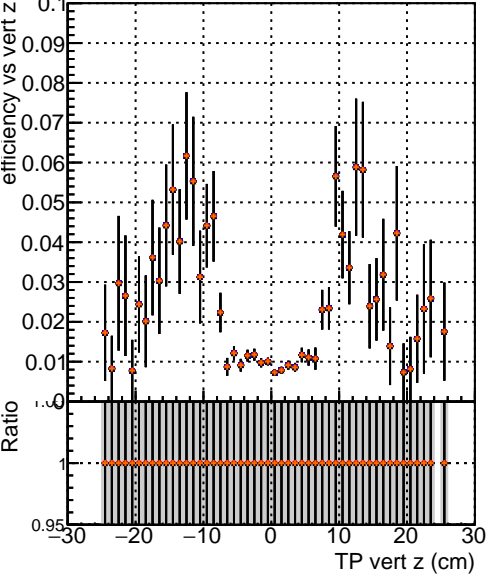

Efficiency vs vertpos

Efficiency

—●—	DQM_V0001_R000000001	Global	CMSSW_X_Y_Z	allNODNN2
—●—	DQM_V0001_R000000001	Global	CMSSW_X_Y_Z	all2
—●—	DQM_V0001_R000000001	Global	CMSSW_X_Y_Z	all75
—●—	DQM_V0001_R000000001	Global	CMSSW_X_Y_Z	all7

Efficiency vs. sim PV z