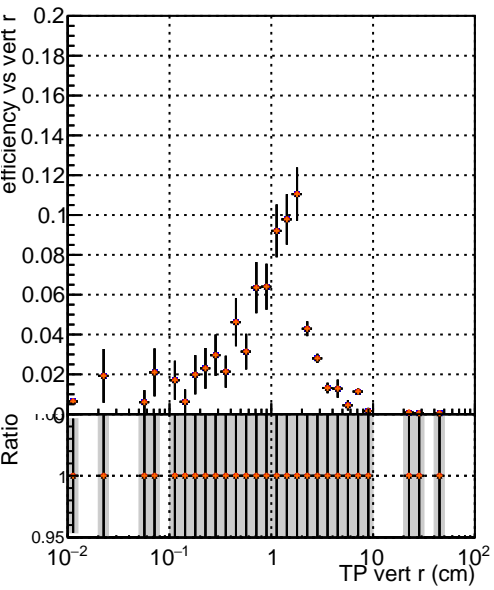

Efficiency vs vertpos

Efficiency

—●—	DQM_V0001_R000000001	Global	CMSSW_X_Y_Z	allNODNN2
—●—	DQM_V0001_R000000001	Global	CMSSW_X_Y_Z	all2
—●—	DQM_V0001_R000000001	Global	CMSSW_X_Y_Z	all75
—●—	DQM_V0001_R000000001	Global	CMSSW_X_Y_Z	all7

Efficiency vs. sim PV z