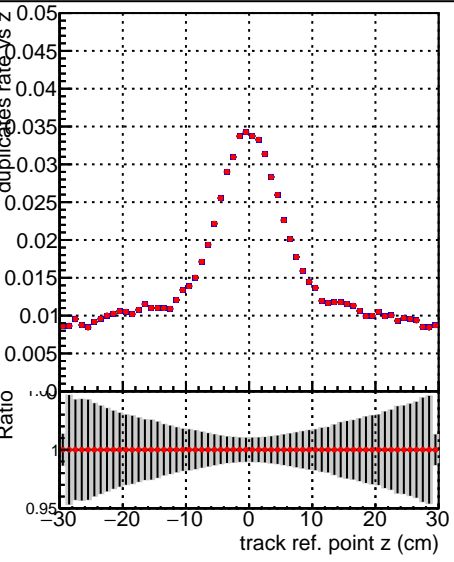

Fake rate vs vertpos**Duplicates Rate vs vertpos****Pileup rate vs vertpos**

Legend:
 - Blue line with squares: DQM_V0001_R000000001_Global_CMSSW_X_Y_Z_allINODNN2
 - Red line with circles: DQM_V0001_R000000001_Global_CMSSW_X_Y_Z_allI2

Fake rate vs v**Fake rate vs. sim PV z****Duplicates Rate vs sim PV z****Pileup rate vs. sim PV z**