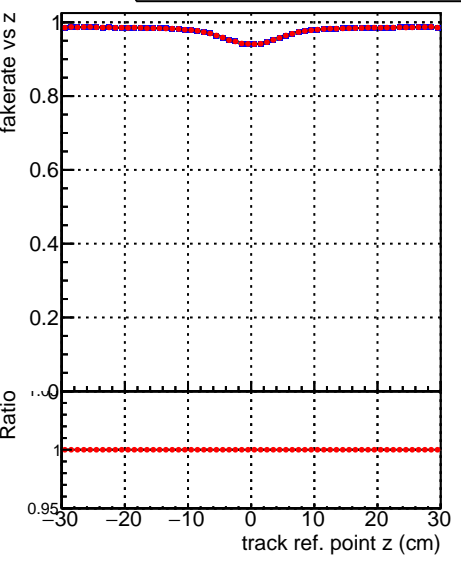

Fake rate vs vertpos**Duplicates Rate vs vertpos****Pileup rate vs vertpos**

Legend:
 - Blue line with squares: DQM_V0001_R000000001_Global_CMSSW_X_Y_Z_allINODNN2
 - Red line with circles: DQM_V0001_R000000001_Global_CMSSW_X_Y_Z_allI2

Fake rate vs v**Fake rate vs. sim PV z****Duplicates Rate vs sim PV z****Pileup rate vs. sim PV z**