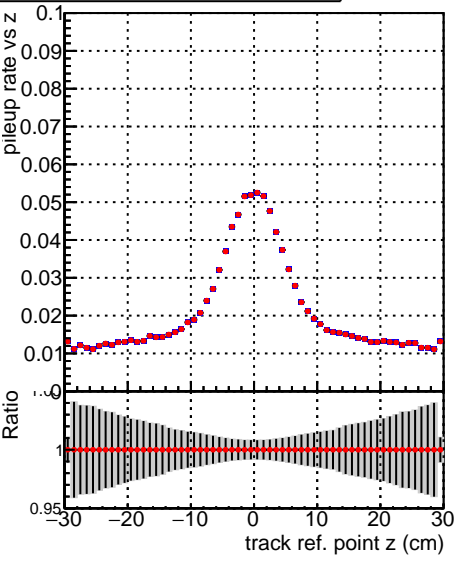

Fake rate vs vertpos**Duplicates Rate vs vertpos****Pileup rate vs vertpos**

Legend:
 - Blue line with squares: DQM_V0001_R000000001_Global_CMSSW_X_Y_Z_allINODNN2
 - Red line with circles: DQM_V0001_R000000001_Global_CMSSW_X_Y_Z_allI2

Fake rate vs v**Fake rate vs. sim PV z****Duplicates Rate vs sim PV z****Pileup rate vs. sim PV z**