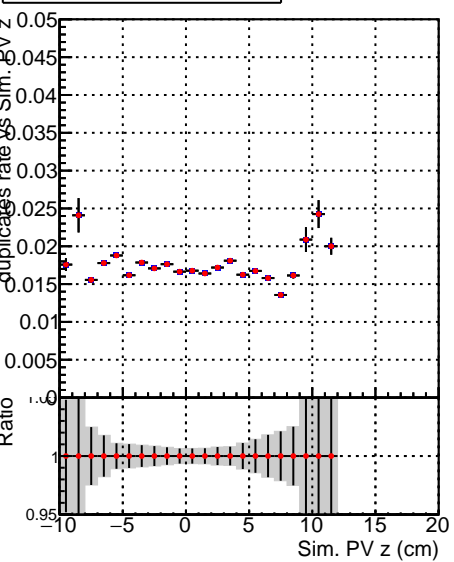

Fake rate vs vertpos**Duplicates Rate vs vertpos****Pileup rate vs vertpos**

Legend:
 - Blue line with squares: DQM_V0001_R000000001_Global_CMSSW_X_Y_Z_allINODNN2
 - Red line with circles: DQM_V0001_R000000001_Global_CMSSW_X_Y_Z_allI2

Fake rate vs v**Fake rate vs. sim PV z****Duplicates Rate vs sim PV z****Pileup rate vs. sim PV z**