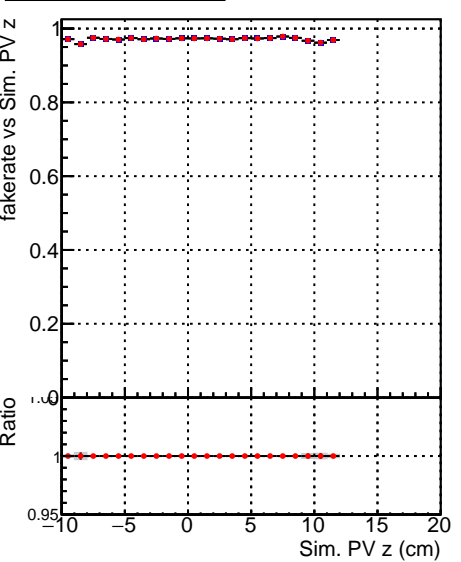

Fake rate vs vertpos**Duplicates Rate vs vertpos****Pileup rate vs vertpos**

Legend:
 - Blue line with squares: DQM_V0001_R000000001_Global_CMSSW_X_Y_Z_allINODNN2
 - Red line with circles: DQM_V0001_R000000001_Global_CMSSW_X_Y_Z_allI2

Fake rate vs v**Fake rate vs. sim PV z****Duplicates Rate vs sim PV z****Pileup rate vs. sim PV z**