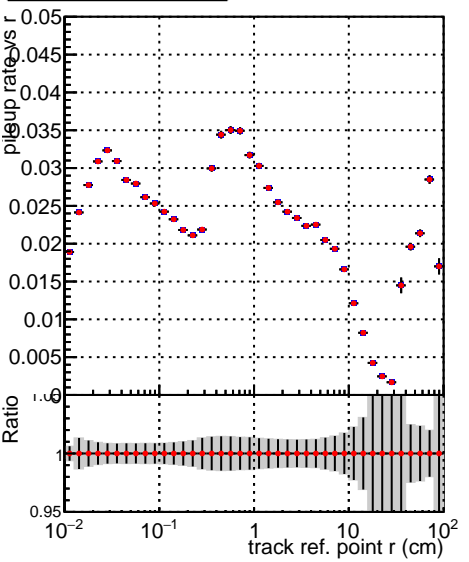

Fake rate vs vertpos**Duplicates Rate vs vertpos****Pileup rate vs vertpos**

Legend:
 - Blue line with squares: DQM_V0001_R000000001_Global_CMSSW_X_Y_Z_allINODNN2
 - Red line with circles: DQM_V0001_R000000001_Global_CMSSW_X_Y_Z_allI2

Fake rate vs v**Fake rate vs. sim PV z****Duplicates Rate vs sim PV z****Pileup rate vs. sim PV z**