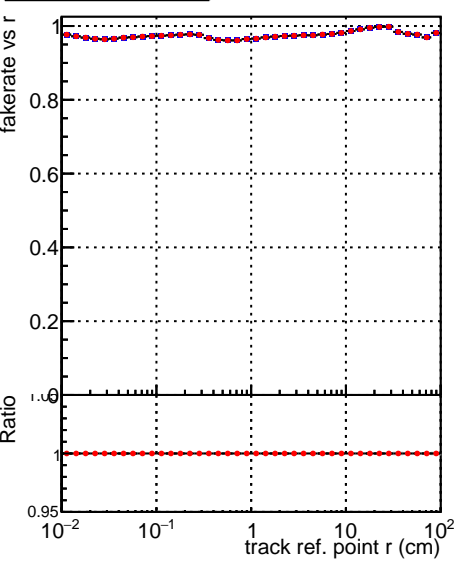

Fake rate vs vertpos**Duplicates Rate vs vertpos****Pileup rate vs vertpos**

Legend:
 - Blue line with squares: DQM_V0001_R000000001_Global_CMSSW_X_Y_Z_allINODNN2
 - Red line with circles: DQM_V0001_R000000001_Global_CMSSW_X_Y_Z_allI2

Fake rate vs v**Fake rate vs. sim PV z****Duplicates Rate vs sim PV z****Pileup rate vs. sim PV z**