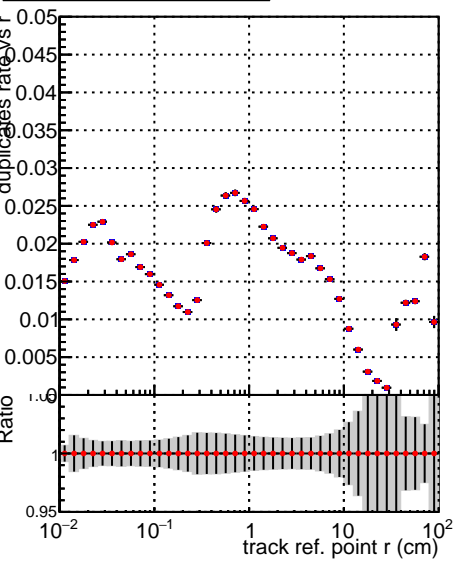

Fake rate vs vertpos**Duplicates Rate vs vertpos****Pileup rate vs vertpos**

Legend:
 - Blue line with squares: DQM_V0001_R000000001_Global_CMSSW_X_Y_Z_allINODNN2
 - Red line with circles: DQM_V0001_R000000001_Global_CMSSW_X_Y_Z_allI2

Fake rate vs v**Fake rate vs. sim PV z****Duplicates Rate vs sim PV z****Pileup rate vs. sim PV z**