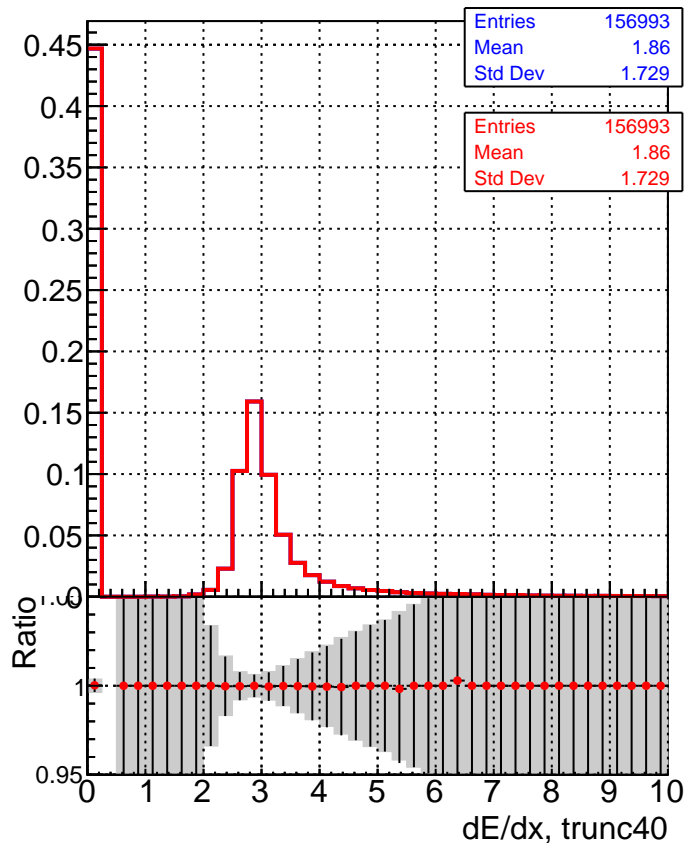

dE/dx estimator 1

dE/dx estimator 2

█ DQM_V0001_R000000001_Global_CMSSW_X_Y_Z_allNODNN2
—●— DQM_V0001_R000000001_Global_CMSSW_X_Y_Z_all2