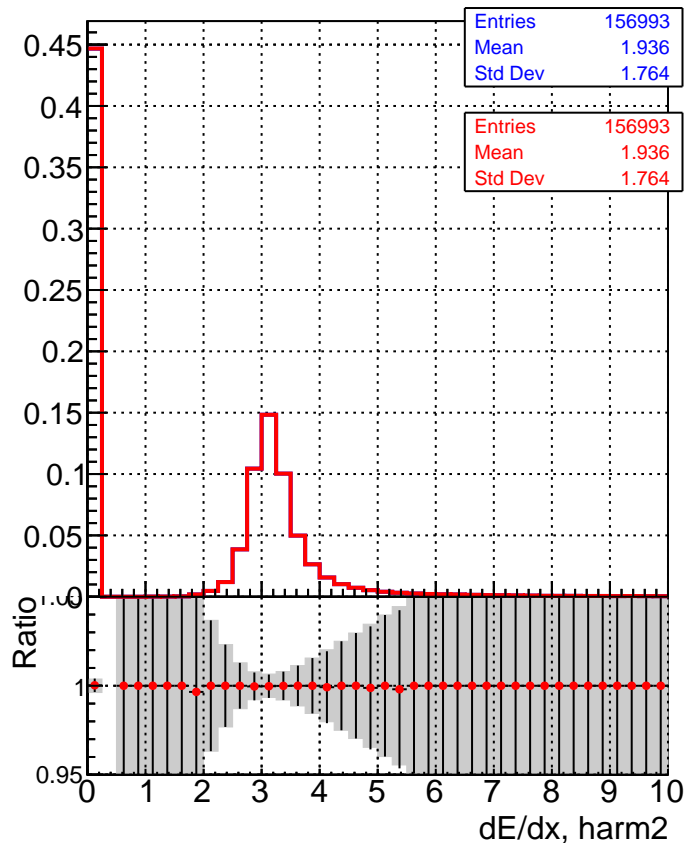

dE/dx estimator 1

dE/dx estimator 2

█ DQM_V0001_R000000001_Global_CMSSW_X_Y_Z_allNODNN2
—●— DQM_V0001_R000000001_Global_CMSSW_X_Y_Z_all2