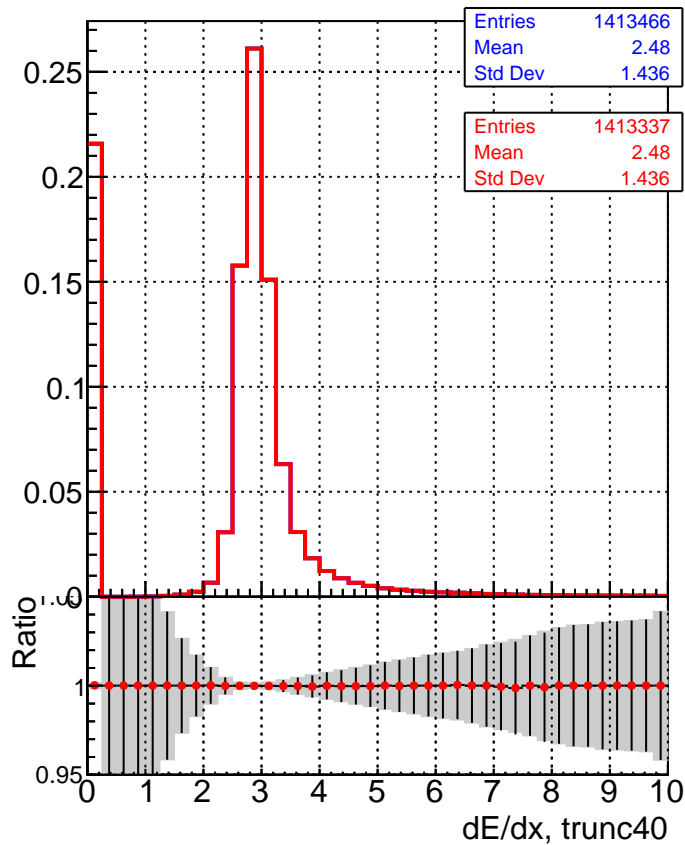

dE/dx estimator 1

dE/dx estimator 2

■ DQM_V0001_R000000001_Global_CMSSW_X_Y_Z_allNODNN2
● DQM_V0001_R000000001_Global_CMSSW_X_Y_Z_all2