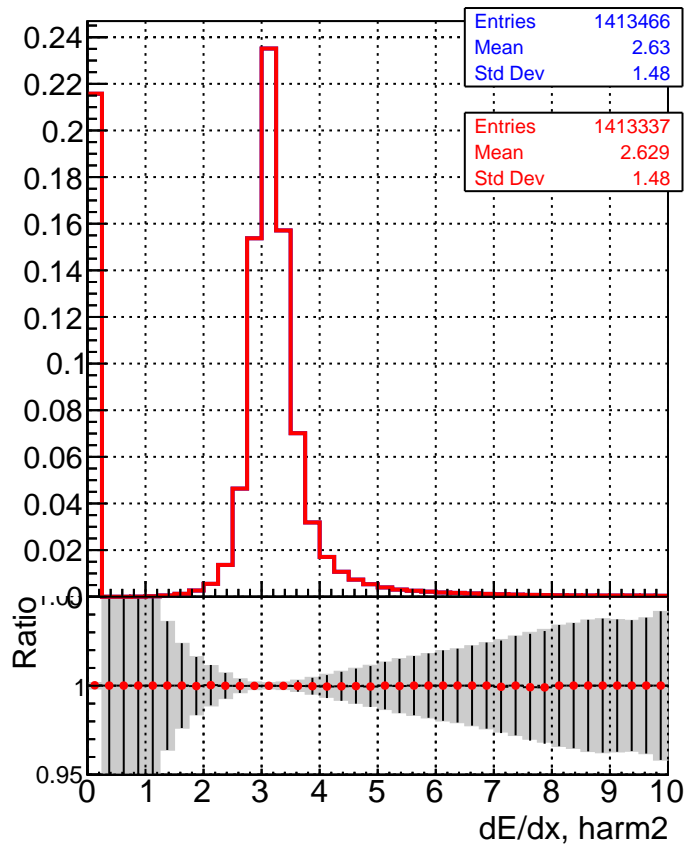

dE/dx estimator 1

dE/dx estimator 2

■ DQM_V0001_R000000001_Global_CMSSW_X_Y_Z_allNODNN2
● DQM_V0001_R000000001_Global_CMSSW_X_Y_Z_all2