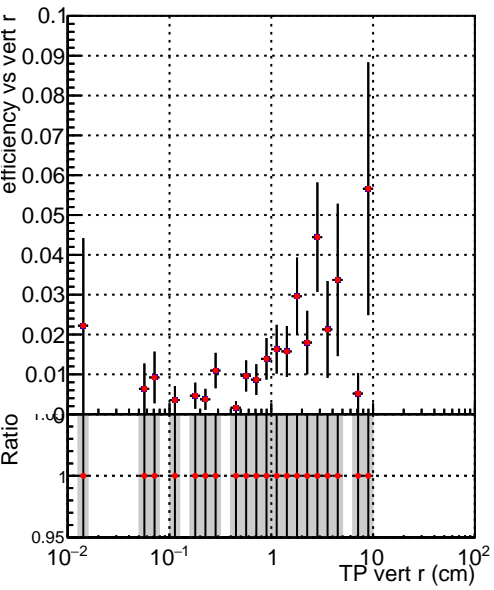

Efficiency vs vertpos

Legend: DQM_V0001_R000000001_Global_CMSSW_X_Y_Z_allINODNN2 (blue square), DQM_V0001_R000000001_Global_CMSSW_X_Y_Z_all2 (red circle)

Efficiency vs. sim PV z