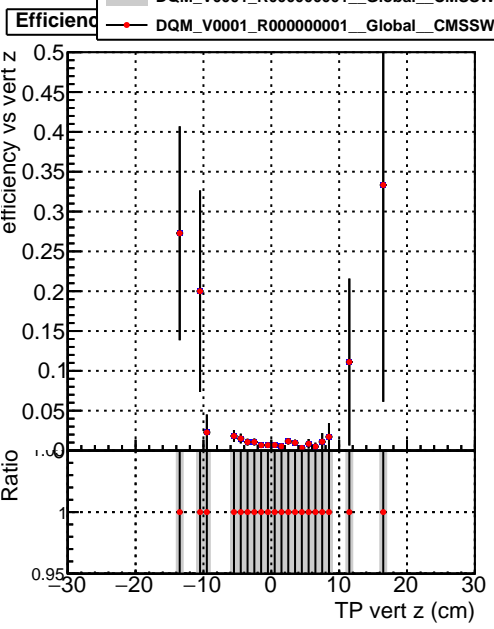

Efficiency vs vertpos

Legend: DQM_V0001_R000000001_Global_CMSSW_X_Y_Z_allINODNN2 (blue square), DQM_V0001_R000000001_Global_CMSSW_X_Y_Z_all2 (red circle)

Efficiency vs. sim PV z