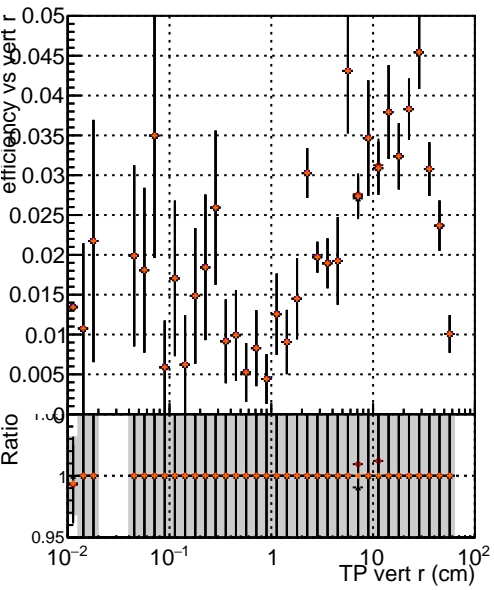

Efficiency vs vertpos

◆	DQM_V0001_R000000001	Global_mkFit_1kstable
◆	DQM_V0001_R000000001	Global_mkFit_CAND1kstable
◆	DQM_V0001_R000000001	Global_mkFit_1kswitch
◆	DQM_V0001_R000000001	Global_mkFit_CAND1kswitch

Efficiency vs vert z

Efficiency vs. sim PV z