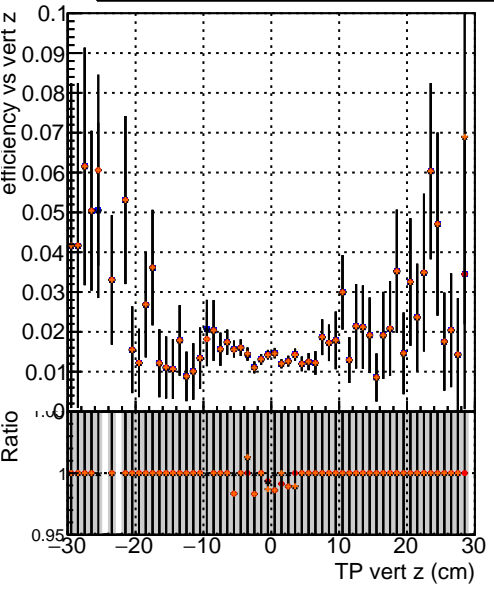

Efficiency vs vertpos

◆	DQM_V0001_R000000001	Global_mkFit_1kstable
◆	DQM_V0001_R000000001	Global_mkFit_CAND1kstable
◆	DQM_V0001_R000000001	Global_mkFit_1kswitch
◆	DQM_V0001_R000000001	Global_mkFit_CAND1kswitch

Efficiency vs vert z

Efficiency vs. sim PV z