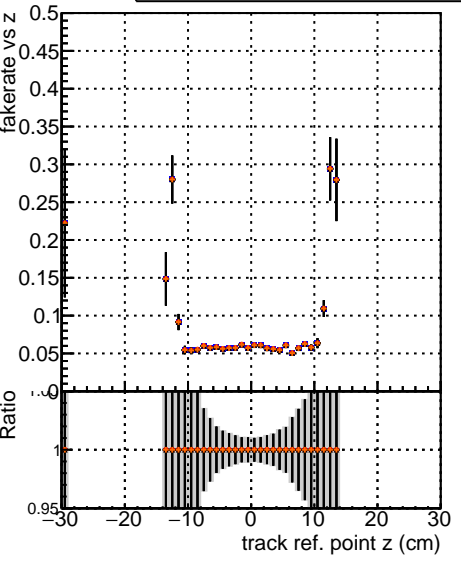

Fake rate vs vertpos

Duplicates Rate vs vertpos

Pileup rate vs vertpos

	DGM-V0001		R0000000000		Global		mkFit-1kstable
	DGM-V0001		R0000000000		Global		mkFit-CAND1kstable
	DGM-V0001		R0000000000		Global		mkFit-CAND1kswitch

Fake rate vs v

Duplicates Rate vs v

Pileup rate vs v

Fake rate vs. sim PV z

Duplicates Rate vs sim PV z

Pileup rate vs. sim PV z