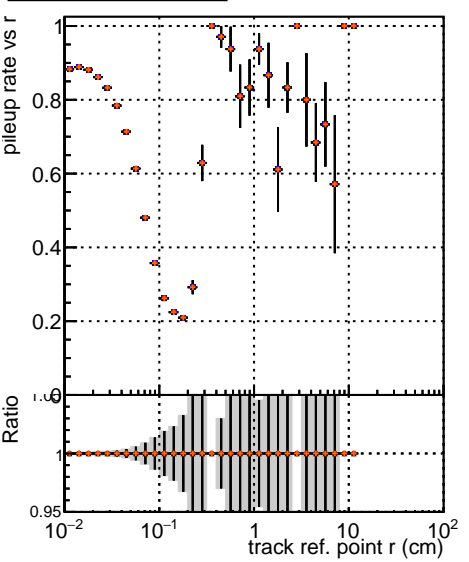

Fake rate vs vertpos

Duplicates Rate vs vertpos

Pileup rate vs vertpos

	DGM-V0001		R0000000000		Global		mkFit-1kstable
	DGM-V0001		R0000000000		Global		mkFit-CAND1kstable
	DGM-V0001		R0000000000		Global		mkFit-CAND1kswitch

Fake rate vs v

Duplicates Rate vs v

Pileup rate vs v

Fake rate vs. sim PV z

Duplicates Rate vs sim PV z

Pileup rate vs. sim PV z