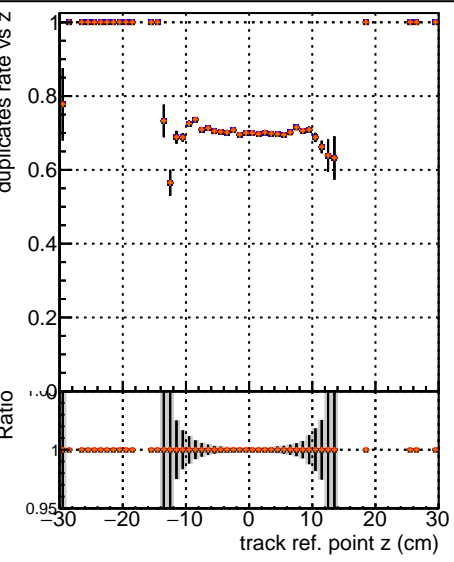

Fake rate vs vertpos

Duplicates Rate vs vertpos

Pileup rate vs vertpos

	DGM-V0001		R0000000000		Global		mkFit-1kstable
	DGM-V0001		R0000000000		Global		mkFit-CAND1kstable
	DGM-V0001		R0000000000		Global		mkFit-CAND1kswitch

Fake rate vs v

Duplicates Rate vs v

Pileup rate vs v

Fake rate vs. sim PV z

Duplicates Rate vs sim PV z

Pileup rate vs. sim PV z