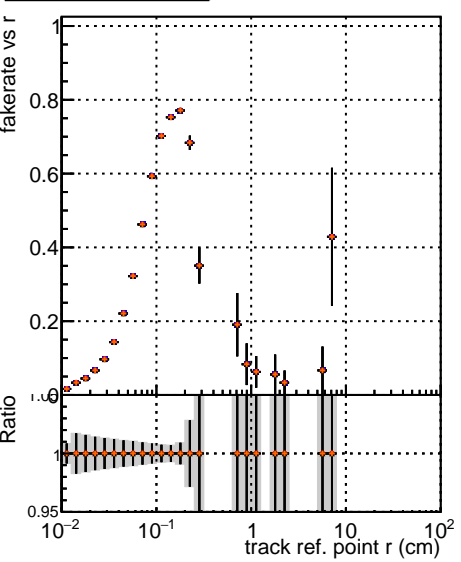

Fake rate vs vertpos

Duplicates Rate vs vertpos

Pileup rate vs vertpos

	DGM-V0001		R0000000000		Global		mkFit-1kstable
	DGM-V0001		R0000000000		Global		mkFit-CAND1kstable
	DGM-V0001		R0000000000		Global		mkFit-CAND1kswitch

Fake rate vs v

Duplicates Rate vs v

Pileup rate vs v

Fake rate vs. sim PV z

Duplicates Rate vs sim PV z

Pileup rate vs. sim PV z