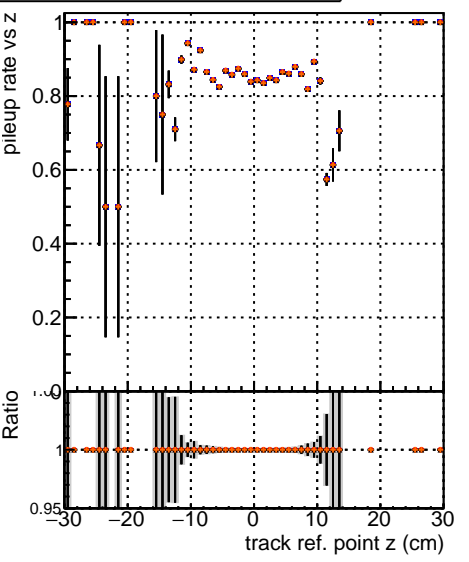

Fake rate vs vertpos

Duplicates Rate vs vertpos

Pileup rate vs vertpos

	DGM-V0001		R0000000000		Global		mkFit-1kstable
	DGM-V0001		R0000000000		Global		mkFit-CAND1kstable
	DGM-V0001		R0000000000		Global		mkFit-CAND1kswitch

Fake rate vs v

Duplicates Rate vs v

Pileup rate vs v

Fake rate vs. sim PV z

Duplicates Rate vs sim PV z

Pileup rate vs. sim PV z