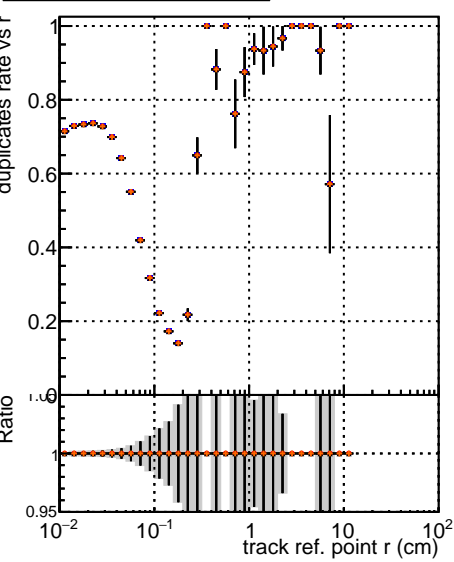

Fake rate vs vertpos

Duplicates Rate vs vertpos

Pileup rate vs vertpos

	DGM-V0001		R0000000000		Global		mkFit-1kstable
	DGM-V0001		R0000000000		Global		mkFit-CAND1kstable
	DGM-V0001		R0000000000		Global		mkFit-CAND1kswitch

Fake rate vs v

Duplicates Rate vs v

Pileup rate vs v

Fake rate vs. sim PV z

Duplicates Rate vs sim PV z

Pileup rate vs. sim PV z