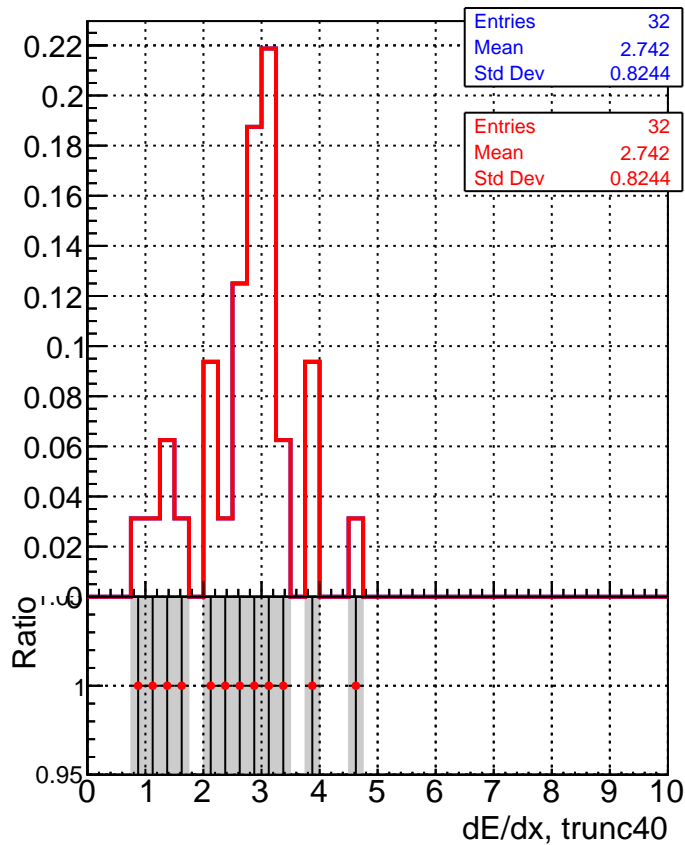

dE/dx estimator 1

dE/dx estimator 2

█ DQM_V0001_R000000001_Global_mkFit_CAND100stable
● DQM_V0001_R000000001_Global_mkFit_CANDFINAL100stable