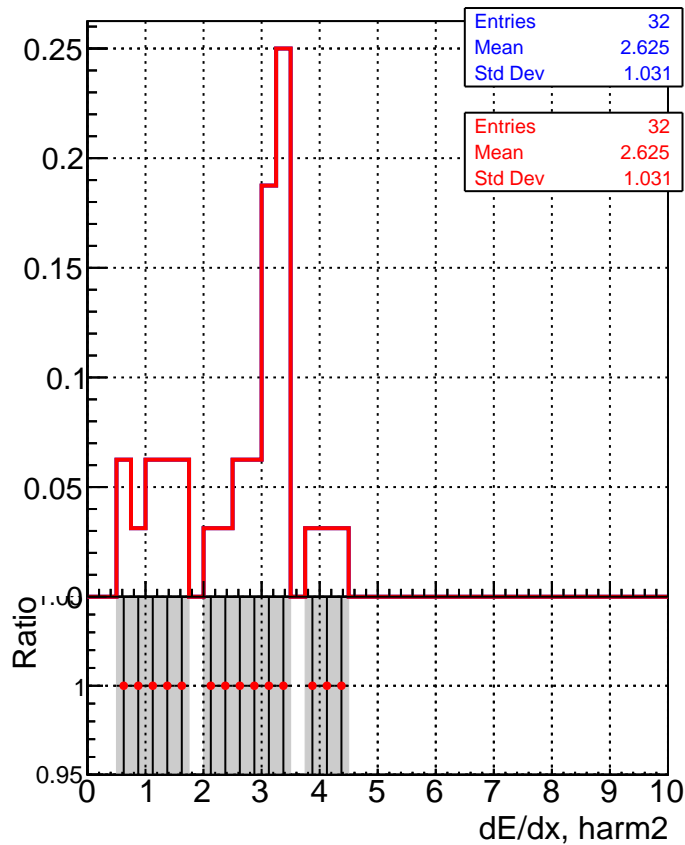

dE/dx estimator 1

dE/dx estimator 2

█ DQM_V0001_R000000001_Global_mkFit_CAND100stable
● DQM_V0001_R000000001_Global_mkFit_CANDFINAL100stable