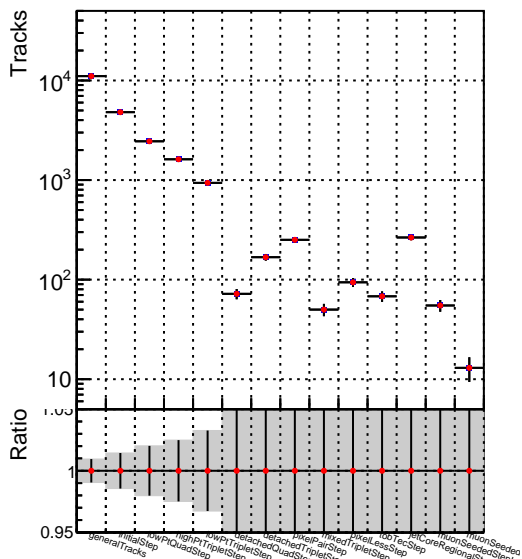

Number of tracks vs collection

Number of true tracks vs collection

■ DQM\_V0001\_R000000001\_Global\_mkFit\_CAND100stable

● DQM\_V0001\_R000000001\_Global\_mkFit\_CANDFINAL100stable

Number of pileup tracks vs collection