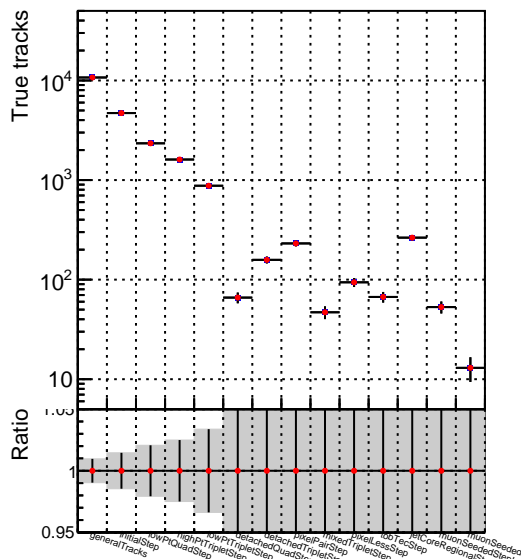

Number of tracks vs collection

Number of true tracks vs collection

■ DQM\_V0001\_R000000001\_Global\_mkFit\_CAND100stable

● DQM\_V0001\_R000000001\_Global\_mkFit\_CANDFINAL100stable

Number of pileup tracks vs collection