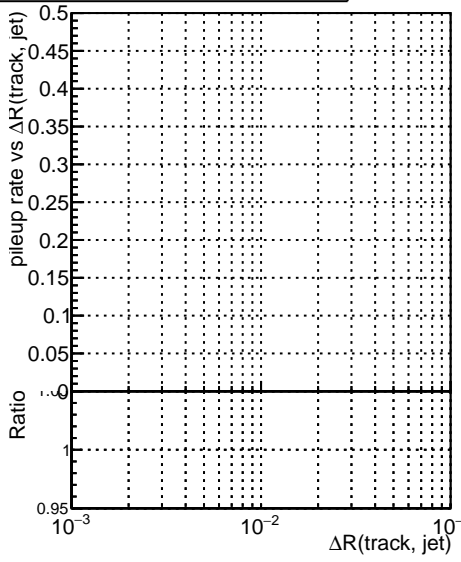

Fake rate vs dr**Duplicates Rate vs dr****Pileup rate vs dr**

Legend:
 - Blue line with dots: DQM_V0001_R000000001_Global_mkFit_CAND100stable
 - Red line with dots: DQM_V0001_R000000001_Global_mkFit_CANDFINAL100stable

Fake rate vs ΔR(track, jet)**Fake rate vs pu**