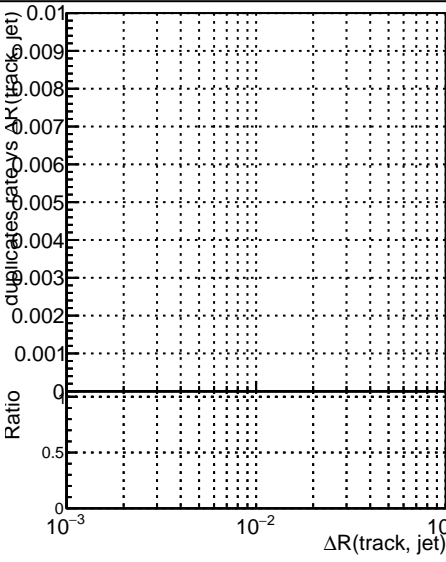

Fake rate vs dr**Duplicates Rate vs dr****Pileup rate vs dr**

Legend:
 - Blue line with dots: DQM_V0001_R000000001_Global_mkFit_CAND100stable
 - Red line with dots: DQM_V0001_R000000001_Global_mkFit_CANDFINAL100stable

Fake rate vs ΔR(track, jet)**Fake rate vs pu**