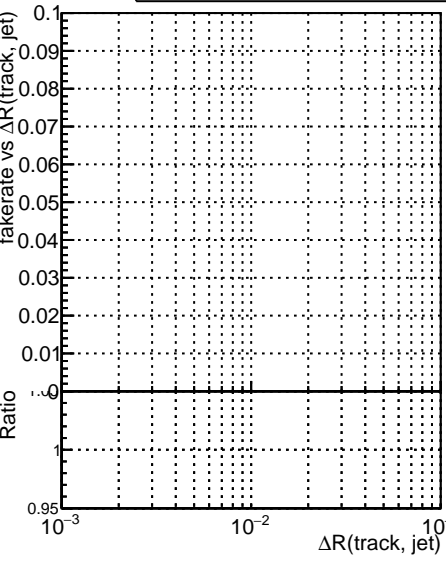

Fake rate vs dr**Duplicates Rate vs dr****Pileup rate vs dr**

Legend:
 - Blue line with dots: DQM_V0001_R000000001_Global_mkFit_CAND100stable
 - Red line with dots: DQM_V0001_R000000001_Global_mkFit_CANDFINAL100stable

Fake rate vs ΔR(track, jet)**Fake rate vs pu**