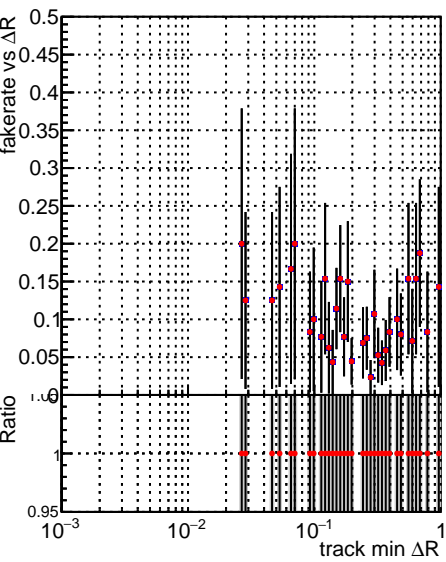

Fake rate vs dr**Duplicates Rate vs dr****Pileup rate vs dr**

Legend:
 - Blue line with dots: DQM_V0001_R000000001_Global_mkFit_CAND100stable
 - Red line with dots: DQM_V0001_R000000001_Global_mkFit_CANDFINAL100stable

Fake rate vs ΔR(track, jet)**Fake rate vs pu**