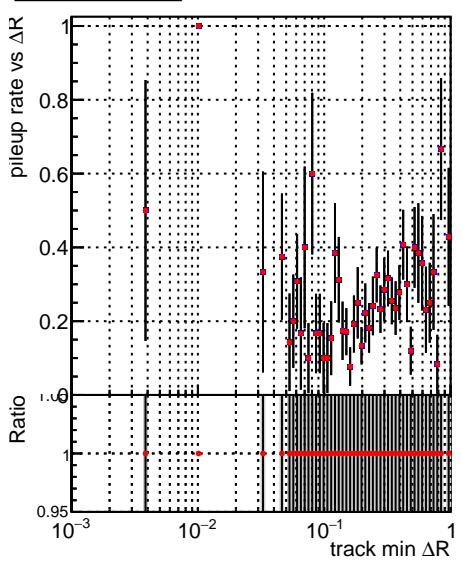

Fake rate vs dr**Duplicates Rate vs dr****Pileup rate vs dr**

Legend:
 - Blue line with dots: DQM_V0001_R000000001_Global_mkFit_CAND100stable
 - Red line with dots: DQM_V0001_R000000001_Global_mkFit_CANDFINAL100stable

Fake rate vs ΔR(track, jet)**Fake rate vs pu**