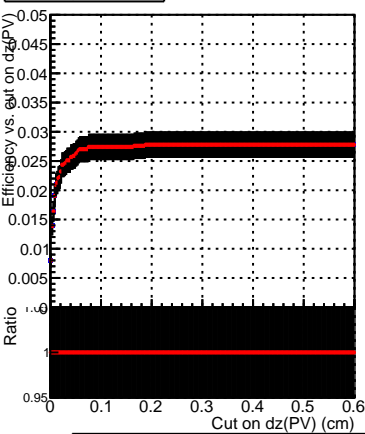

Efficiency vs. dz (PV)

Efficiency (tracking eff factorized out) vs. dz (PV)

Legend:  
- DQM\_V0001\_R000000001\_Global\_mkFit\_CAND100stable  
- DQM\_V0001\_R000000001\_Global\_mkFit\_CANDFINAL100stable

Fake rate