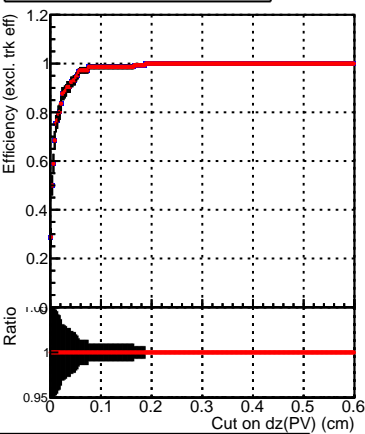

Efficiency vs. dz (PV)

Efficiency (tracking eff factorized out) vs. dz (PV)

Legend:  
- DQM\_V0001\_R000000001\_Global\_mkFit\_CAND100stable  
- DQM\_V0001\_R000000001\_Global\_mkFit\_CANDFINAL100stable

Fake rate