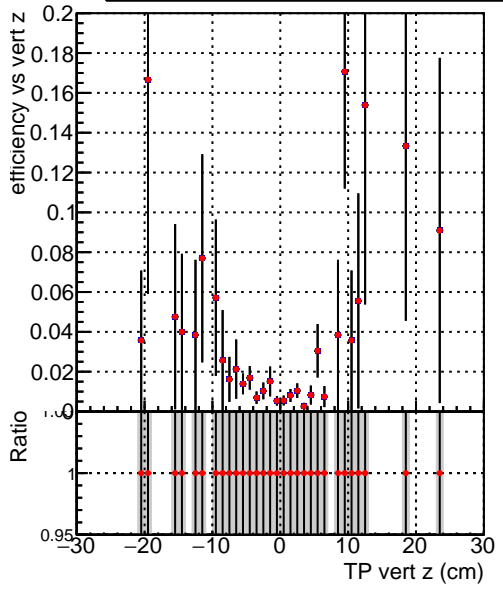

Efficiency vs vertpos

Efficiency

— DQM_V0001_R000000001_Global_mkFit_CANDFINAL100stable
— DQM_V0001_R000000001_Global_mkFit_CANDFINAL100stable2

Efficiency vs. sim PV z