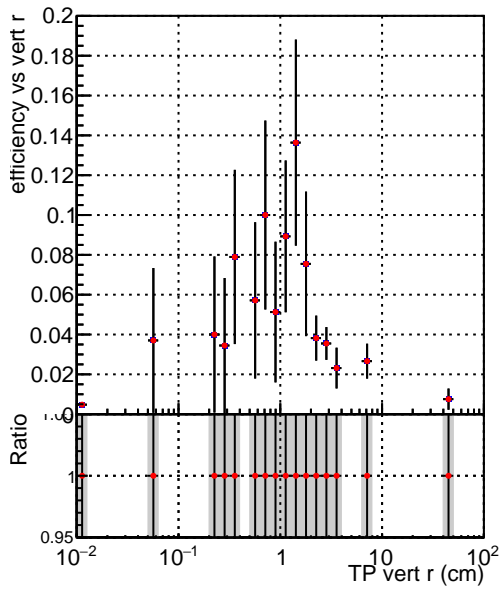

Efficiency vs vertpos

Efficiency

— DQM_V0001_R000000001_Global_mkFit_CANDFINAL100stable
— DQM_V0001_R000000001_Global_mkFit_CANDFINAL100stable2

Efficiency vs. sim PV z