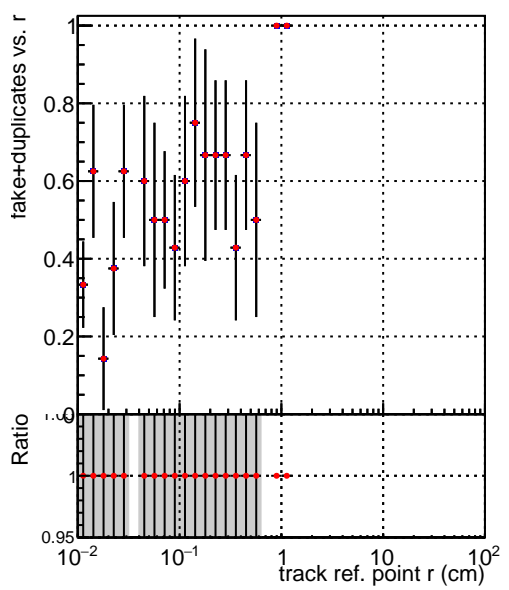

**Efficiency vs vertpos****fake+duplicates vs vert r****Efficiency**

Legend for Efficiency vs. TP vert z (cm) and Efficiency vs. Sim. PV z (cm):

- Blue square: DQM\_V0001\_R000000001\_Global\_mkFit\_CANDFINAL100stable
- Red circle: DQM\_V0001\_R000000001\_Global\_mkFit\_CANDFINAL100stable2

**Efficiency vs. sim PV z****fake+duplicates vs Sim. PV z**