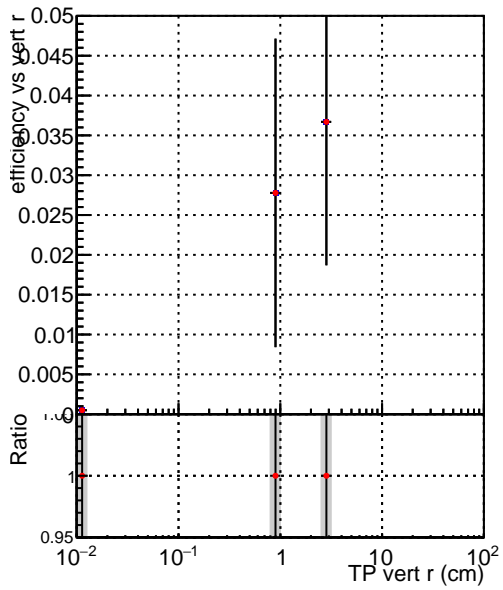

**Efficiency vs vertpos****fake+duplicates vs vert r****Efficiency**

Legend for Efficiency vs. TP vert z (cm) and Efficiency vs. Sim. PV z (cm):

- Blue square: DQM\_V0001\_R000000001\_Global\_mkFit\_CANDFINAL100stable
- Red circle: DQM\_V0001\_R000000001\_Global\_mkFit\_CANDFINAL100stable2

**Efficiency vs. sim PV z****fake+duplicates vs Sim. PV z**