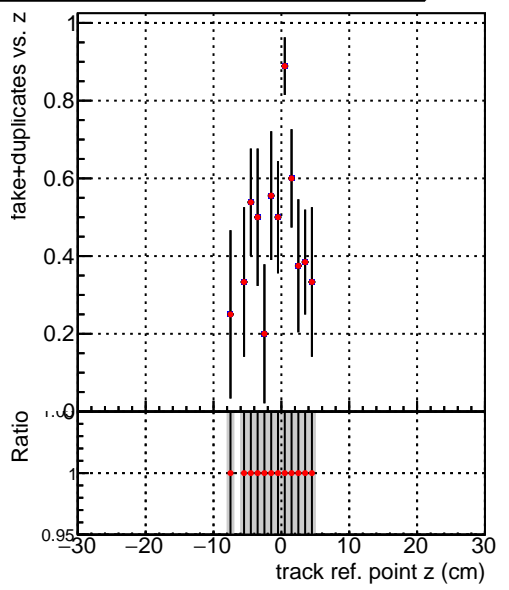

**Efficiency vs vertpos****fake+duplicates vs vert r****Efficiency**

Legend for Efficiency vs. TP vert z (cm) and Efficiency vs. Sim. PV z (cm):

- Blue square: DQM\_V0001\_R000000001\_Global\_mkFit\_CANDFINAL100stable
- Red circle: DQM\_V0001\_R000000001\_Global\_mkFit\_CANDFINAL100stable2

**Efficiency vs. sim PV z****fake+duplicates vs Sim. PV z**