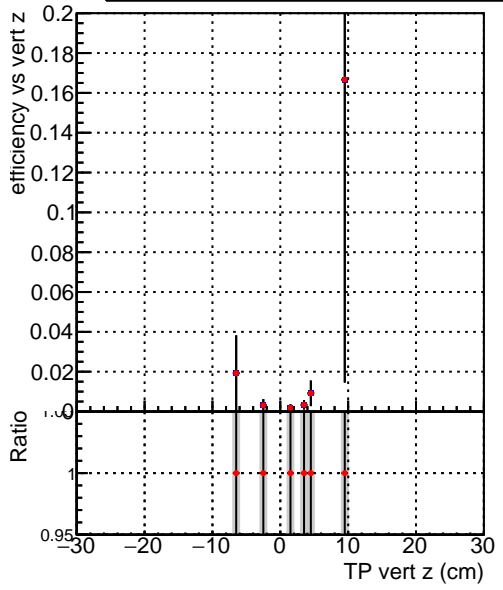

**Efficiency vs vertpos****fake+duplicates vs vert r****Efficiency**

Legend for Efficiency vs. TP vert z (cm) and Efficiency vs. Sim. PV z (cm):

- Blue square: DQM\_V0001\_R000000001\_Global\_mkFit\_CANDFINAL100stable
- Red circle: DQM\_V0001\_R000000001\_Global\_mkFit\_CANDFINAL100stable2

**Efficiency vs. sim PV z****fake+duplicates vs Sim. PV z**