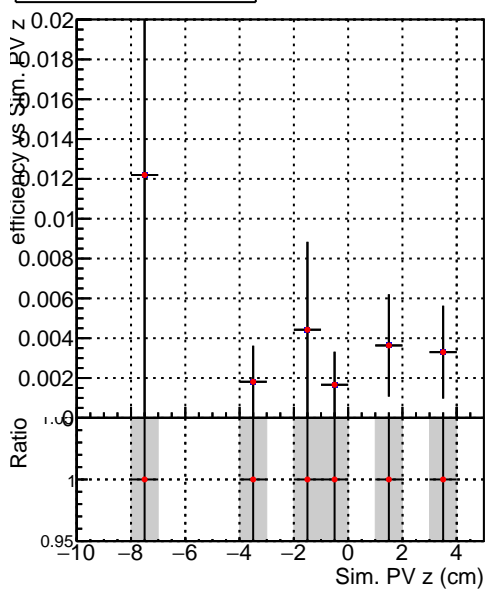

**Efficiency vs vertpos****fake+duplicates vs vert r****Efficiency**

Legend for Efficiency vs. TP vert z (cm) and Efficiency vs. Sim. PV z (cm):

- Blue square: DQM\_V0001\_R000000001\_Global\_mkFit\_CANDFINAL100stable
- Red circle: DQM\_V0001\_R000000001\_Global\_mkFit\_CANDFINAL100stable2

**Efficiency vs. sim PV z****fake+duplicates vs Sim. PV z**