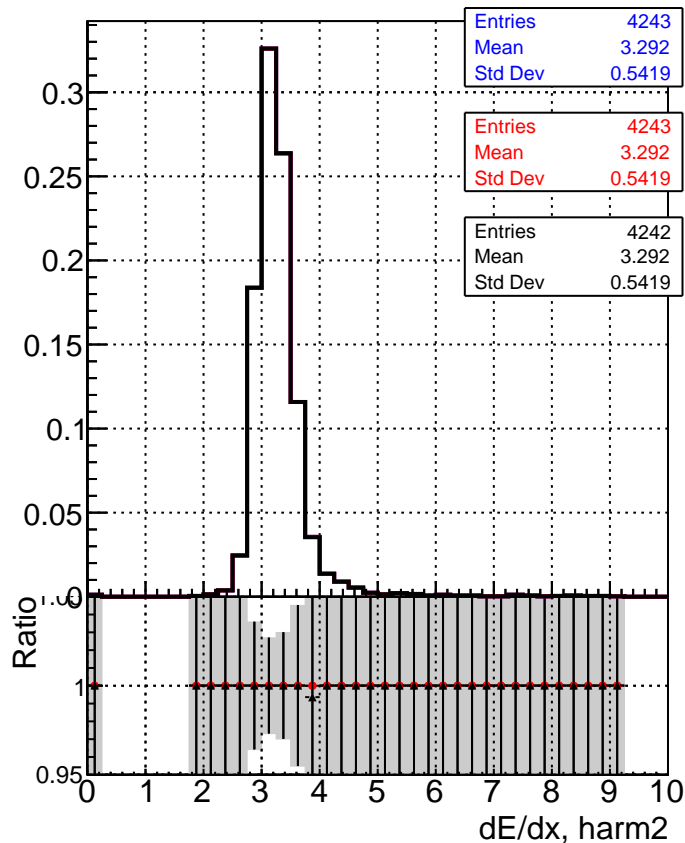

dE/dx estimator 1**dE/dx estimator 2**

—■ DQM_V0001_R000000001_Global_mkFit_CANDFINAL100stable
—● DQM_V0001_R000000001_Global_mkFit_CANDFINAL100stable3
—▲ DQM_V0001_R000000001_Global_mkFit_CANDFINAL100stable4444