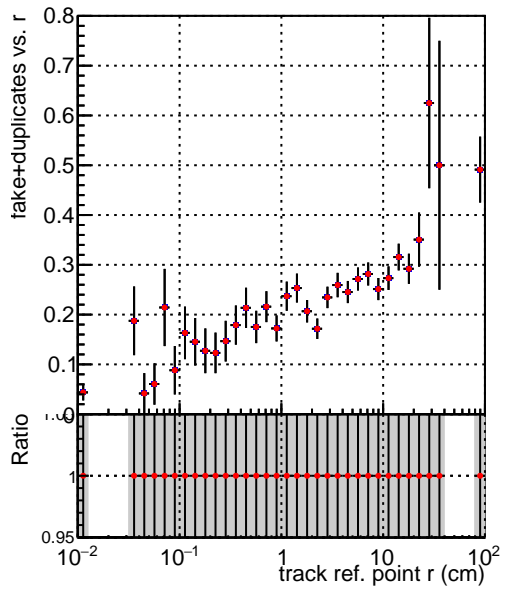

Efficiency vs vertpos**fake+duplicates vs vert r****Efficiency**

Legend:
 - Blue line: DQM_V0001_R000000001_Global_mkFit_CANDFINAL100stable
 - Red line: DQM_V0001_R000000001_Global_mkFit_CANDFINAL100stable3

**Efficiency vs. sim PV z****fake+duplicates vs Sim. PV z**