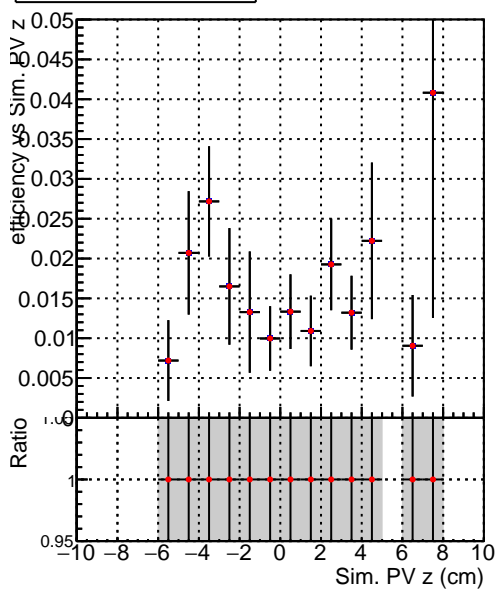

Efficiency vs vertpos**fake+duplicates vs vert r****Efficiency**

Legend:
 - Blue line: DQM_V0001_R000000001_Global_mkFit_CANDFINAL100stable
 - Red line: DQM_V0001_R000000001_Global_mkFit_CANDFINAL100stable3

**Efficiency vs. sim PV z****fake+duplicates vs Sim. PV z**