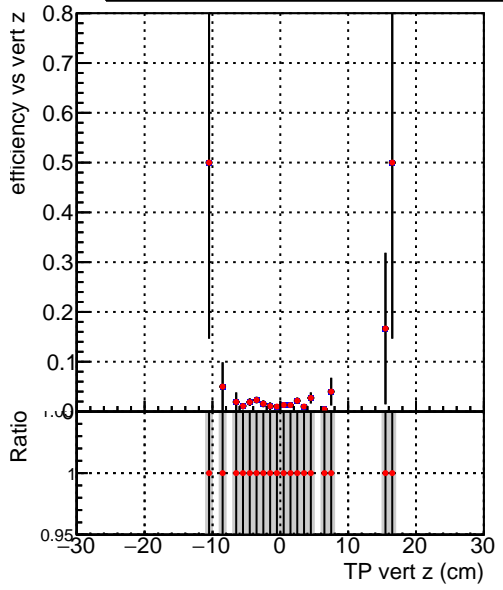

Efficiency vs vertpos**fake+duplicates vs vert r****Efficiency**

Legend:
 - Blue line: DQM_V0001_R000000001_Global_mkFit_CANDFINAL100stable
 - Red line: DQM_V0001_R000000001_Global_mkFit_CANDFINAL100stable3

**Efficiency vs. sim PV z****fake+duplicates vs Sim. PV z**