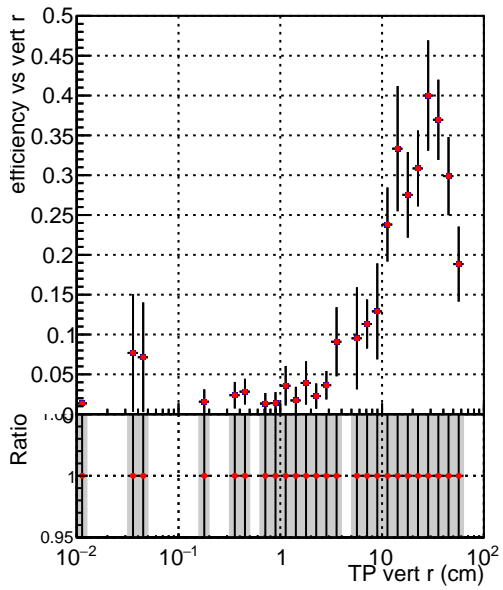

Efficiency vs vertpos**fake+duplicates vs vert r****Efficiency**

Legend:
 - Blue line: DQM_V0001_R000000001_Global_mkFit_CANDFINAL100stable
 - Red line: DQM_V0001_R000000001_Global_mkFit_CANDFINAL100stable3

**Efficiency vs. sim PV z****fake+duplicates vs Sim. PV z**