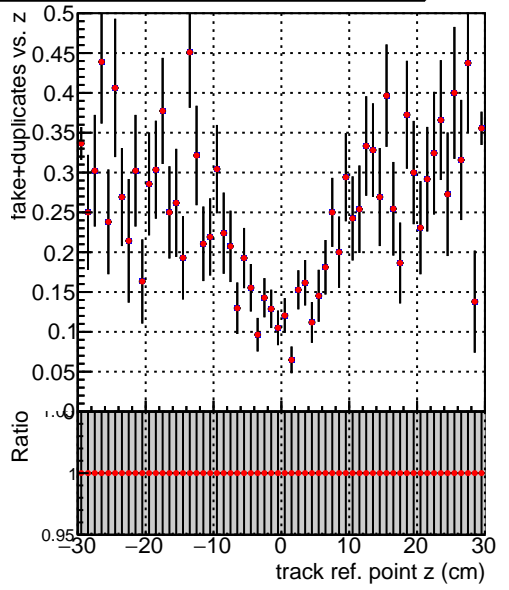

Efficiency vs vertpos**fake+duplicates vs vert r****Efficiency**

Legend:
 - Blue line: DQM_V0001_R000000001_Global_mkFit_CANDFINAL100stable
 - Red line: DQM_V0001_R000000001_Global_mkFit_CANDFINAL100stable3

**Efficiency vs. sim PV z****fake+duplicates vs Sim. PV z**