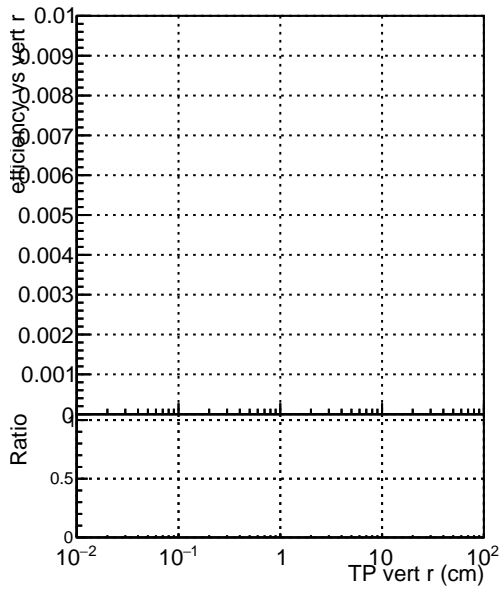

Efficiency vs vertpos

Efficiency vs TP vert z (cm)

Efficiency vs. sim PV z

Legend:  
- DQM\_V0001\_R000000001\_Global\_mkFit\_100stable  
- DQM\_V0001\_R000000001\_Global\_mkFit\_CAND100stable