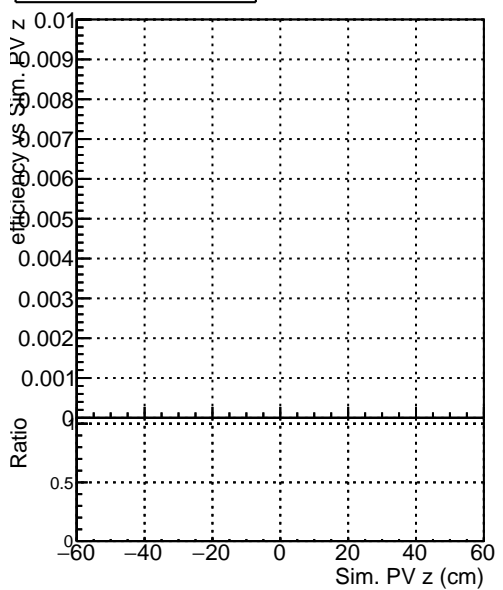

Efficiency vs vertpos

Efficiency vs TP vert z (cm)

Efficiency vs. sim PV z

Legend:  
- DQM\_V0001\_R000000001\_Global\_mkFit\_100stable  
- DQM\_V0001\_R000000001\_Global\_mkFit\_CAND100stable