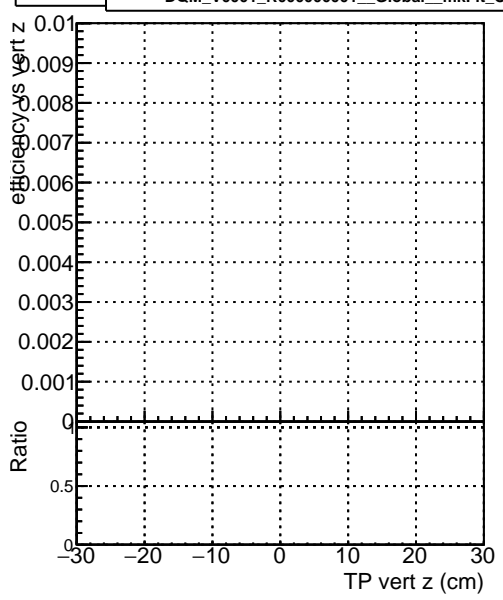

Efficiency vs vertpos

Efficiency vs TP vert z (cm)

Efficiency vs. sim PV z

Legend:  
- DQM\_V0001\_R000000001\_Global\_mkFit\_100stable  
- DQM\_V0001\_R000000001\_Global\_mkFit\_CAND100stable