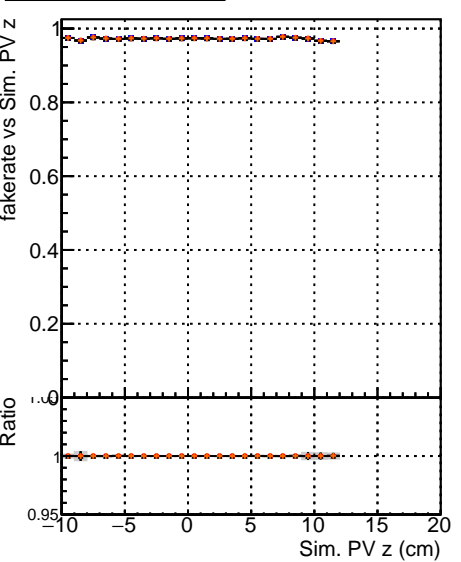

Fake rate vs vertpos

Duplicates Rate vs vertpos

Pileup rate vs vertpos

█	DQM	V0001	R0000000000	Global	mkFit	original
█	DQM	V0001	R0000000000	Global	mkFit	plots
█	DQM	V0001	R0000000000	Global	mkFit	new

Fake rate vs v

Duplicates Rate vs v

Pileup rate vs v

Fake rate vs. sim PV z

Duplicates Rate vs sim PV z

Pileup rate vs. sim PV z