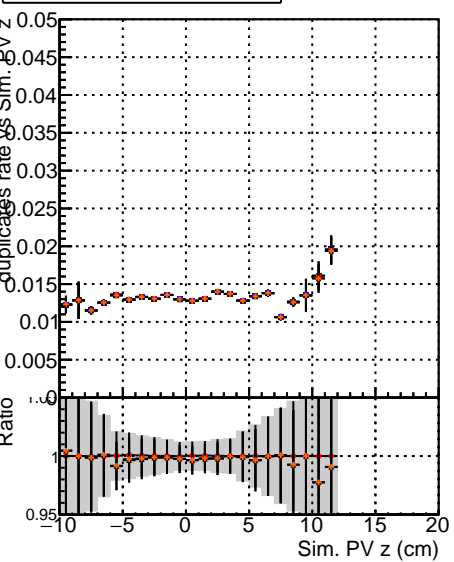

Fake rate vs vertpos

Duplicates Rate vs vertpos

Pileup rate vs vertpos

█	DQM	V0001	R0000000000	Global	mkFit	original
█	DQM	V0001	R0000000000	Global	mkFit	plots
█	DQM	V0001	R0000000000	Global	mkFit	new

Fake rate vs v

Duplicates Rate vs v

Pileup rate vs v

Fake rate vs. sim PV z

Duplicates Rate vs sim PV z

Pileup rate vs. sim PV z