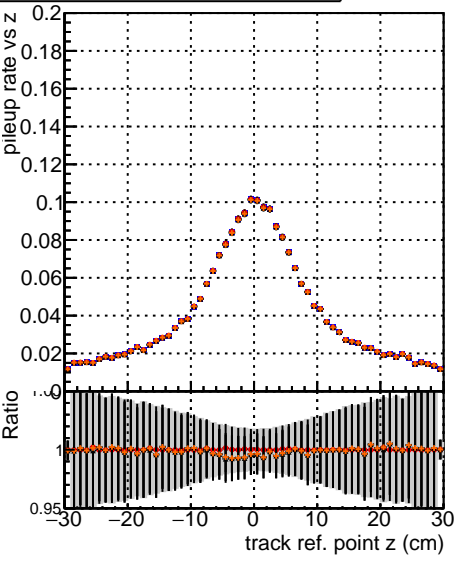

Fake rate vs vertpos

Duplicates Rate vs vertpos

Pileup rate vs vertpos

█	DQM	V0001	R0000000000	Global	mkFit	original
█	DQM	V0001	R0000000000	Global	mkFit	plots
█	DQM	V0001	R0000000000	Global	mkFit	new

Fake rate vs v

Duplicates Rate vs v

Pileup rate vs v

Fake rate vs. sim PV z

Duplicates Rate vs sim PV z

Pileup rate vs. sim PV z