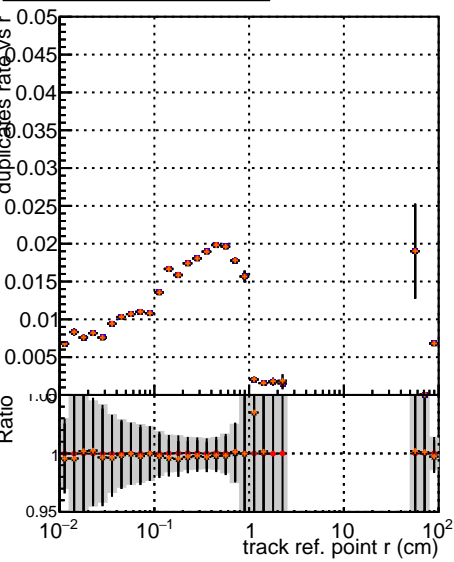

Fake rate vs vertpos

Duplicates Rate vs vertpos

Pileup rate vs vertpos

█	DQM	V0001	R0000000000	Global	mkFit	original
█	DQM	V0001	R0000000000	Global	mkFit	plots
█	DQM	V0001	R0000000000	Global	mkFit	new

Fake rate vs v

Duplicates Rate vs v

Pileup rate vs v

Fake rate vs. sim PV z

Duplicates Rate vs sim PV z

Pileup rate vs. sim PV z