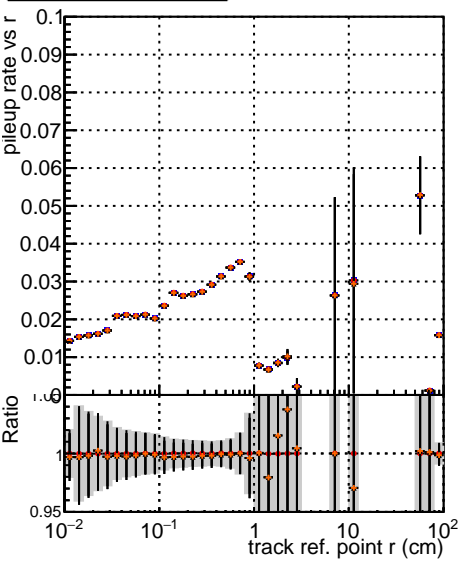

Fake rate vs vertpos

Duplicates Rate vs vertpos

Pileup rate vs vertpos

█	DQM	V0001	R0000000000	Global	mkFit	original
█	DQM	V0001	R0000000000	Global	mkFit	plots
█	DQM	V0001	R0000000000	Global	mkFit	new

Fake rate vs v

Duplicates Rate vs v

Pileup rate vs v

Fake rate vs. sim PV z

Duplicates Rate vs sim PV z

Pileup rate vs. sim PV z