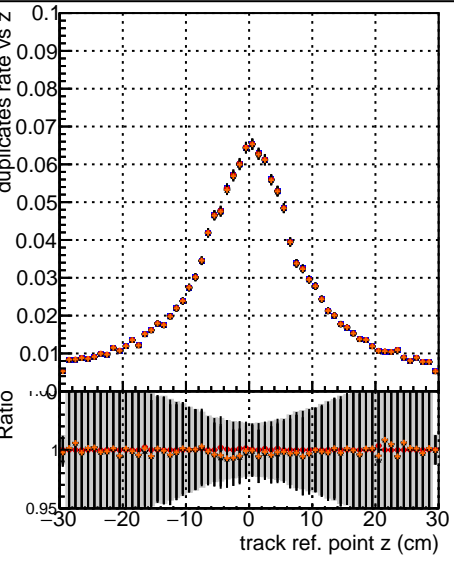

Fake rate vs vertpos

Duplicates Rate vs vertpos

Pileup rate vs vertpos

█	DQM	V0001	R0000000000	Global	mkFit	original
█	DQM	V0001	R0000000000	Global	mkFit	plots
█	DQM	V0001	R0000000000	Global	mkFit	new

Fake rate vs v

Duplicates Rate vs v

Pileup rate vs v

Fake rate vs. sim PV z

Duplicates Rate vs sim PV z

Pileup rate vs. sim PV z