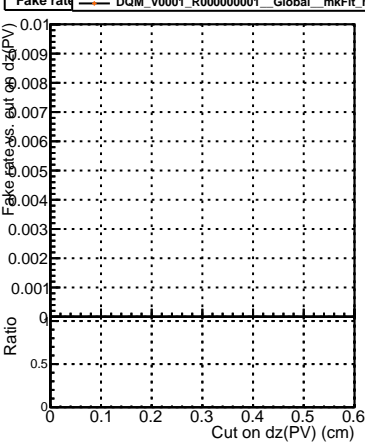

Efficiency vs. dz (PV)

Efficiency (tracking eff factorized out) vs. dz (PV)

Fake rate

- DQM_V0001_R000000001_Global_mkFit_original
- DQM_V0001_R000000001_Global_mkFit_pless
- DQM_V0001_R000000001_Global_mkFit_hptt
- DQM_V0001_R000000001_Global_mkFit_new