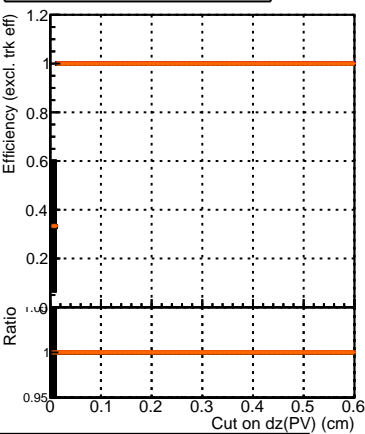

Efficiency vs. dz (PV)

Efficiency (tracking eff factorized out) vs. dz (PV)

Fake rate

- DQM_V0001_R000000001_Global_mkFit_original
- DQM_V0001_R000000001_Global_mkFit_pless
- DQM_V0001_R000000001_Global_mkFit_hptt
- DQM_V0001_R000000001_Global_mkFit_new