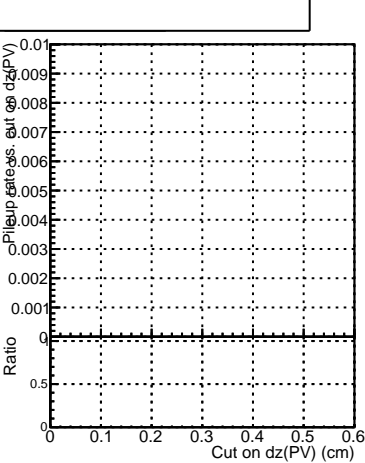

Efficiency vs. dz (PV)

Efficiency (tracking eff factorized out) vs. dz (PV)

Fake rate

- DQM_V0001_R000000001_Global_mkFit_original
- DQM_V0001_R000000001_Global_mkFit_pless
- DQM_V0001_R000000001_Global_mkFit_hptt
- DQM_V0001_R000000001_Global_mkFit_new