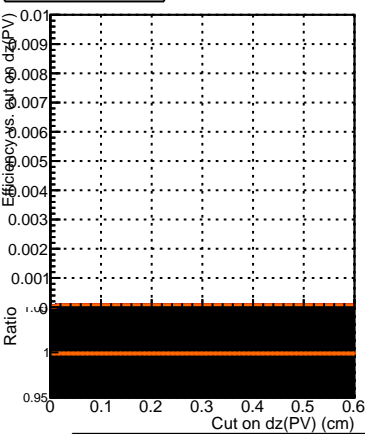

Efficiency vs. dz (PV)

Efficiency (tracking eff factorized out) vs. dz (PV)

Fake rate

- DQM_V0001_R000000001_Global_mkFit_original
- DQM_V0001_R000000001_Global_mkFit_pless
- DQM_V0001_R000000001_Global_mkFit_hptt
- DQM_V0001_R000000001_Global_mkFit_new