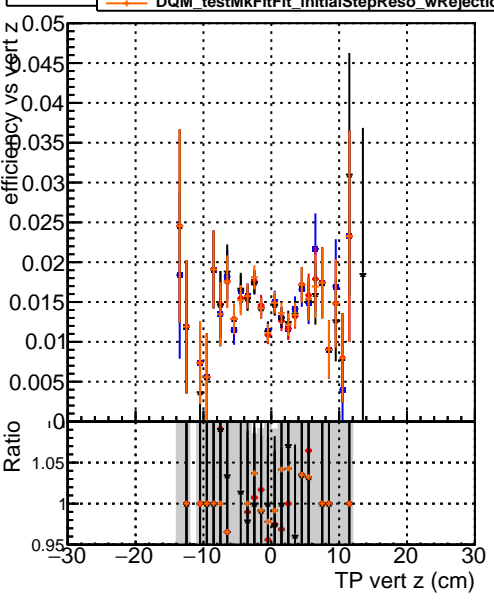

Efficiency vs vertpos

- DQM\_original4
- DQM\_testMkFit\_initialStepReso
- DQM\_testMkFitFit\_initialStepReso
- DQM\_testMkFitFit\_initialStepReso\_wRejection25

Efficiency vs vert z

Efficiency vs. sim PV z