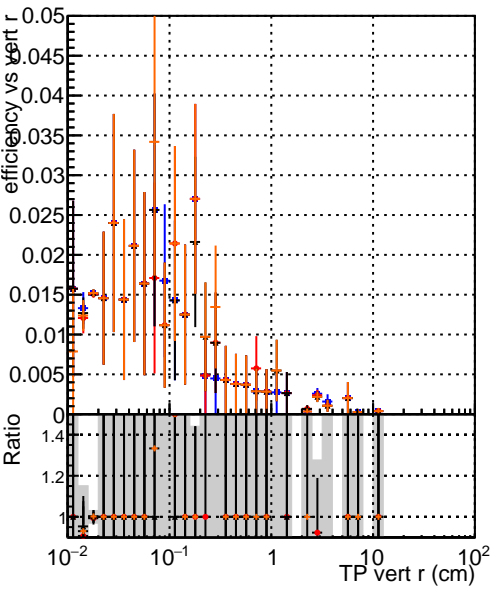

Efficiency vs vertpos

- DQM\_original4
- DQM\_testMkFit\_initialStepReso
- DQM\_testMkFitFit\_initialStepReso
- DQM\_testMkFitFit\_initialStepReso\_wRejection25

Efficiency vs vert z

Efficiency vs. sim PV z