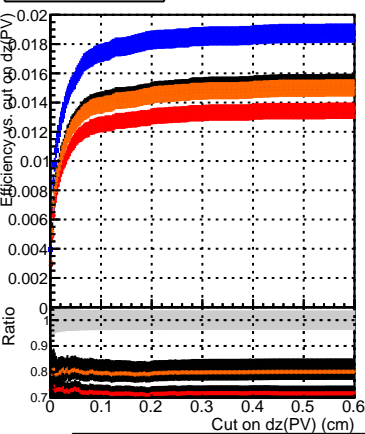

Efficiency vs. dz (PV)

Efficiency (tracking eff factorized out) vs. dz (PV)

Fake rate

- DQM_original4
- DQM_testMkFitFit_initialStepReso
- DQM_testMkFitFit_initialStepReso
- DQM_testMkFitFit_initialStepReso_wRejection25