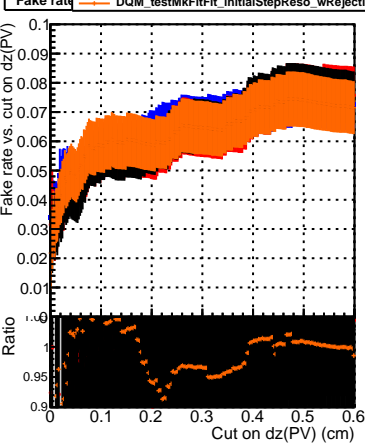

Efficiency vs. dz (PV)

Efficiency (tracking eff factorized out) vs. dz (PV)

Fake rate

- DQM_original4
- DQM_testMkFitFit_initialStepReso
- DQM_testMkFitFit_initialStepReso
- DQM_testMkFitFit_initialStepReso_wRejection25