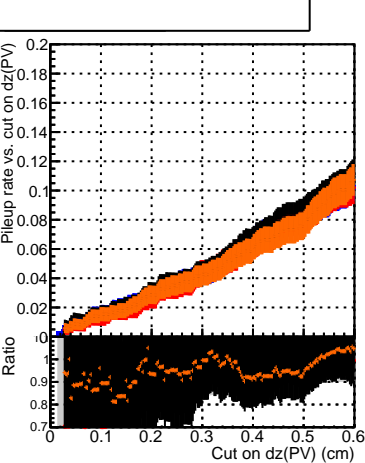

Efficiency vs. dz (PV)

Efficiency (tracking eff factorized out) vs. dz (PV)

Fake rate

- DQM_original4
- DQM_testMkFitFit_initialStepReso
- DQM_testMkFitFit_initialStepReso
- DQM_testMkFitFit_initialStepReso_wRejection25