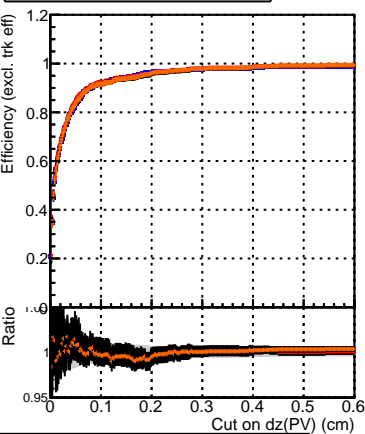

Efficiency vs. dz (PV)

Efficiency (tracking eff factorized out) vs. dz (PV)

Fake rate

- DQM_original4
- DQM_testMkFitFit_initialStepReso
- DQM_testMkFitFit_initialStepReso
- DQM_testMkFitFit_initialStepReso_wRejection25