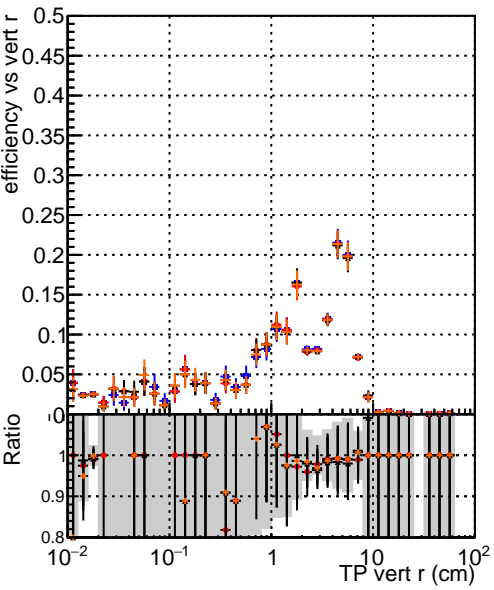

Efficiency vs vertpos

- DQM\_original14
- DQM\_testMkFit\_initialStepReso
- DQM\_testMkFitFit\_initialStepReso
- DQM\_testMkFitFit\_initialStepReso\_wRejection100

Efficiency vs vert z

Efficiency vs. sim PV z