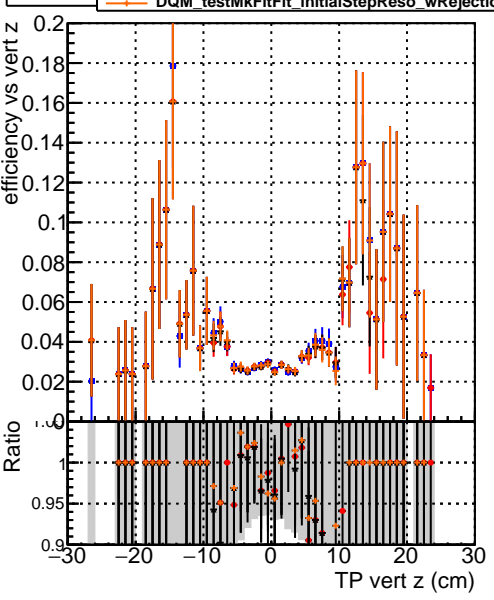

Efficiency vs vertpos

- DQM\_original14
- DQM\_testMkFit\_initialStepReso
- DQM\_testMkFitFit\_initialStepReso
- DQM\_testMkFitFit\_initialStepReso\_wRejection100

Efficiency vs vert z

Efficiency vs. sim PV z