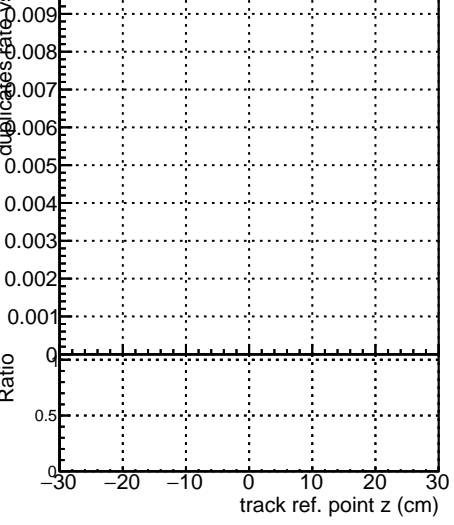

Fake rate vs vertpos

Duplicates Rate vs vertpos

Pileup rate vs vertpos

—●— DQM original4  
—●— DQM original4 wRejection100  
—●— DQM original4 initialStepReso  
—●— DQM original4 initialStepReso wRejection100  
—●— DQM original4 initialStepReso  
—●— DQM original4 initialStepReso wRejection100

Fake rate vs v

Duplicates Rate vs v

Pileup rate vs v

Fake rate vs. sim PV z

Duplicates Rate vs sim PV z

Pileup rate vs. sim PV z