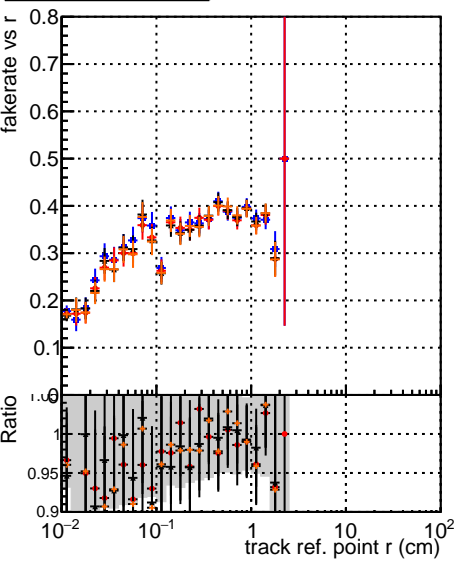

Fake rate vs vertpos

Duplicates Rate vs vertpos

Pileup rate vs vertpos

—●— DQM original4  
—●— DQM original4 wRejection100  
—●— DQM original4 initialStepReso  
—●— DQM original4 initialStepReso wRejection100  
—●— DQM original4 initialStepReso  
—●— DQM original4 initialStepReso wRejection100

Fake rate vs v

Duplicates Rate vs v

Pileup rate vs v

Fake rate vs. sim PV z

Duplicates Rate vs sim PV z

Pileup rate vs. sim PV z