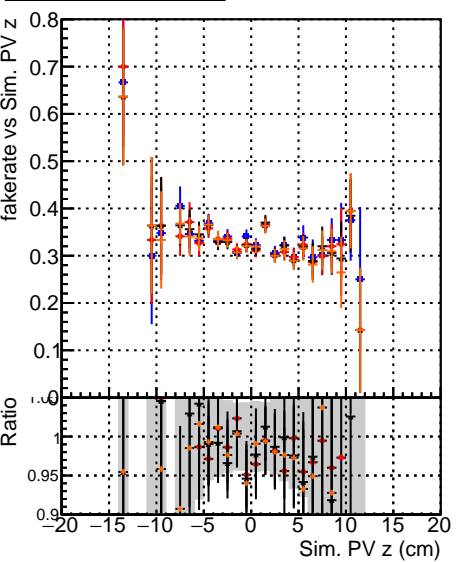

Fake rate vs vertpos

Duplicates Rate vs vertpos

Pileup rate vs vertpos

—●— DQM original4  
—●— DQM original4 wRejection100  
—●— DQM original4 initialStepReso  
—●— DQM original4 initialStepReso wRejection100  
—●— DQM original4 initialStepReso  
—●— DQM original4 initialStepReso wRejection100

Fake rate vs v

Duplicates Rate vs v

Pileup rate vs v

Fake rate vs. sim PV z

Duplicates Rate vs sim PV z

Pileup rate vs. sim PV z