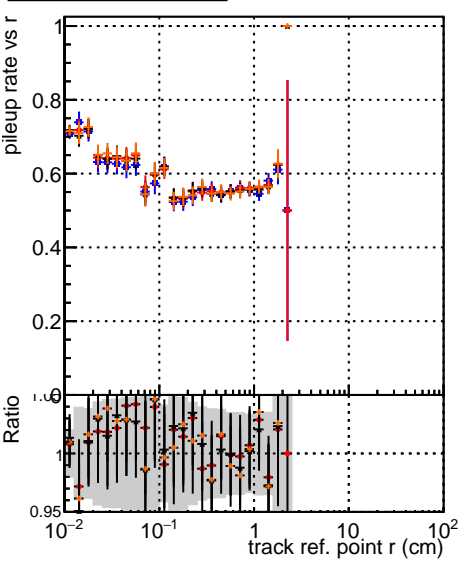

Fake rate vs vertpos

Duplicates Rate vs vertpos

Pileup rate vs vertpos

—●— DQM original4  
—●— DQM original4 wRejection100  
—●— DQM original4 initialStepReso  
—●— DQM original4 initialStepReso wRejection100  
—●— DQM original4 initialStepReso  
—●— DQM original4 initialStepReso wRejection100

Fake rate vs v

Duplicates Rate vs v

Pileup rate vs v

Fake rate vs. sim PV z

Duplicates Rate vs sim PV z

Pileup rate vs. sim PV z