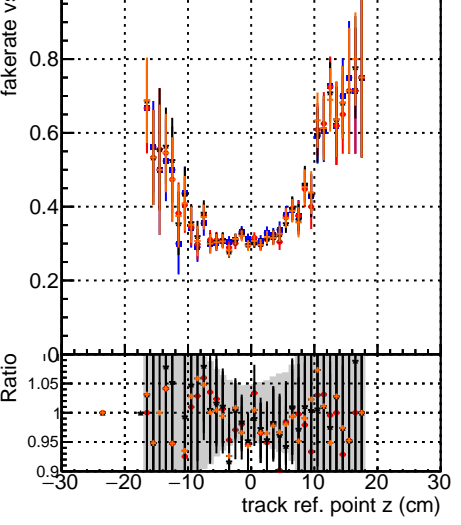

Fake rate vs vertpos

Duplicates Rate vs vertpos

Pileup rate vs vertpos

—●— DQM original4  
—●— DQM original4 wRejection100  
—●— DQM original4 initialStepReso  
—●— DQM original4 initialStepReso wRejection100  
—●— DQM original4 initialStepReso  
—●— DQM original4 initialStepReso wRejection100

Fake rate vs v

Duplicates Rate vs v

Pileup rate vs v

Fake rate vs. sim PV z

Duplicates Rate vs sim PV z

Pileup rate vs. sim PV z