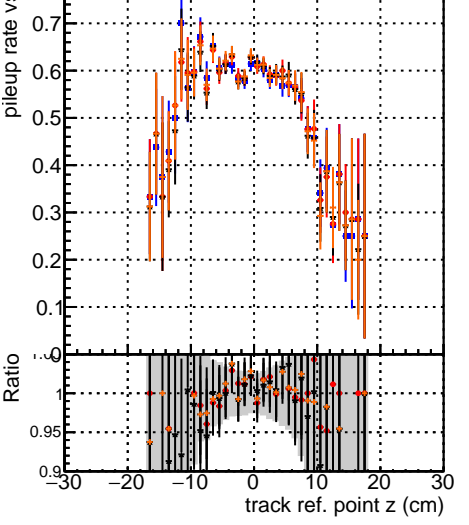

Fake rate vs vertpos

Duplicates Rate vs vertpos

Pileup rate vs vertpos

—●— DQM original4  
—●— DQM original4 wRejection100  
—●— DQM original4 initialStepReso  
—●— DQM original4 initialStepReso wRejection100  
—●— DQM original4 initialStepReso  
—●— DQM original4 initialStepReso wRejection100

Fake rate vs v

Duplicates Rate vs v

Pileup rate vs v

Fake rate vs. sim PV z

Duplicates Rate vs sim PV z

Pileup rate vs. sim PV z