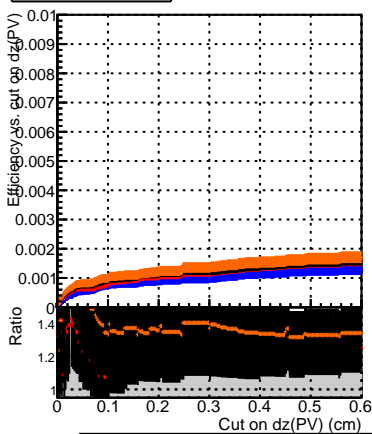

Efficiency vs. dz (PV)

Efficiency (tracking eff factorized out) vs. dz (PV)

Fake rate

- DQM_original4
- DQM_testMkFit_initialStepReso
- DQM_testMkFitFit_initialStepReso
- DQM_testMkFitFit_initialStepReso_wRejection100