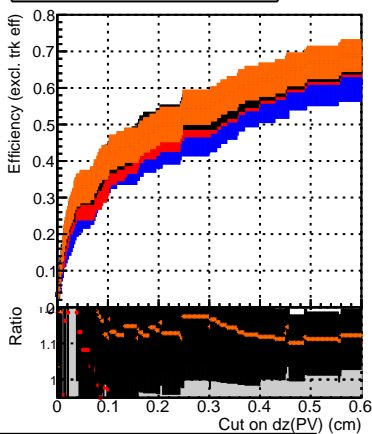

Efficiency vs. dz (PV)

Efficiency (tracking eff factorized out) vs. dz (PV)

Fake rate

- DQM_original4
- DQM_testMkFit_initialStepReso
- DQM_testMkFitFit_initialStepReso
- DQM_testMkFitFit_initialStepReso_wRejection100