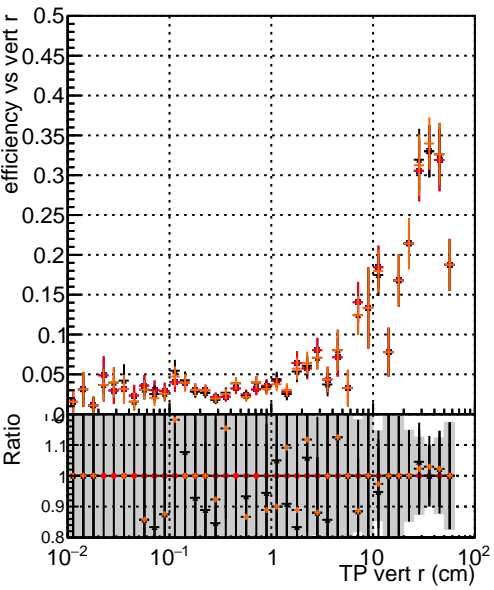

Efficiency vs vertpos

Efficiency vs TP vert r (cm)

- DQM_original
- DQM_original2
- DQM_testMkFitExport_initialStep
- DQM_testMkFitExportFit_initialStep

Efficiency vs. sim PV z