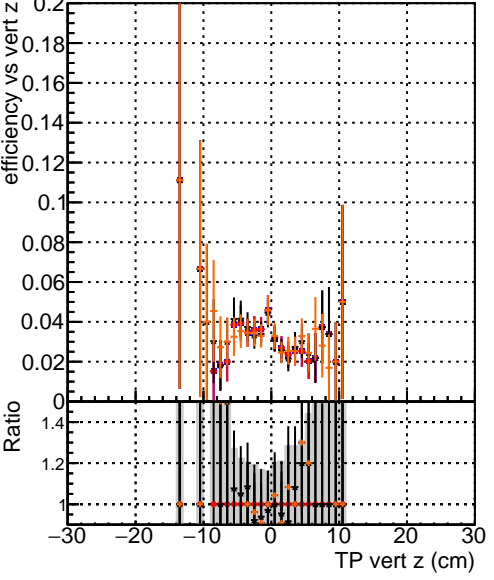

Efficiency vs vertpos

Efficiency vs TP vert r (cm)

- DQM_original
- DQM_original2
- DQM_testMkFitExport_initialStep
- DQM_testMkFitExportFit_initialStep

Efficiency vs. sim PV z