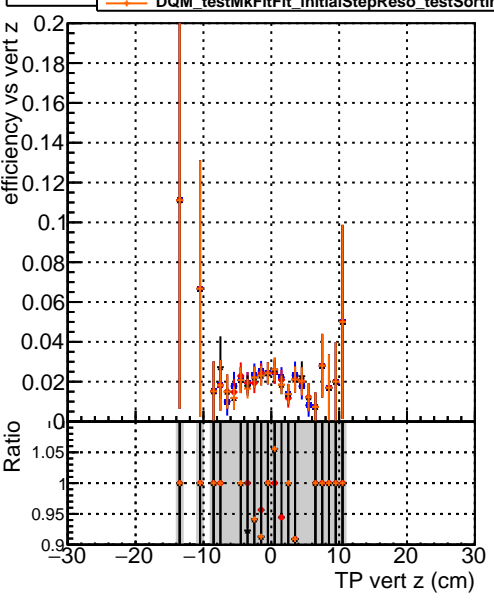

Efficiency vs vertpos

- DQM_original4
- DQM_testMkFit_initialStepReso
- DQM_testMkFitFit_initialStepReso
- DQM_testMkFitFit_initialStepReso_testSorting2

Efficiency vs vert z

Efficiency vs. sim PV z