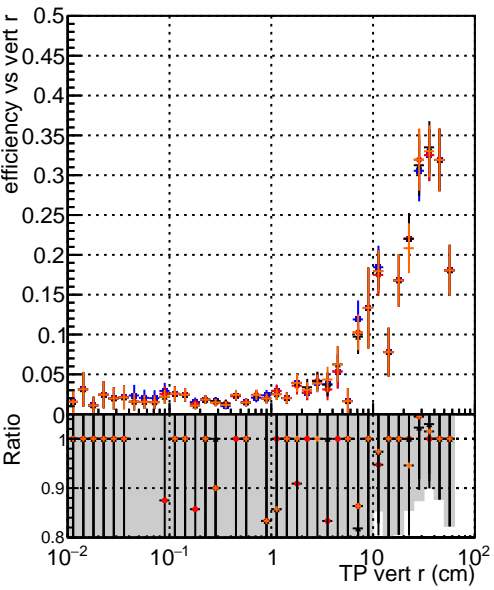

Efficiency vs vertpos

- DQM_original4
- DQM_testMkFit_initialStepReso
- DQM_testMkFitFit_initialStepReso
- DQM_testMkFitFit_initialStepReso_testSorting2

Efficiency vs vert z

Efficiency vs. sim PV z