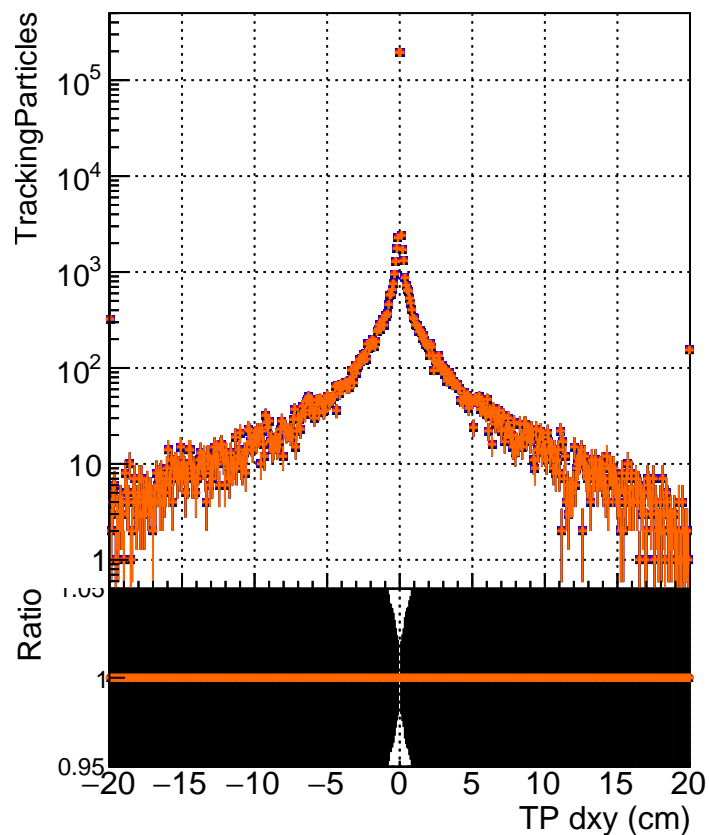

N of simulated tracks vs dxy

N of associated tracks (simToReco) vs dxy

N of simulated track

- DQM_original4
- DQM_testMkFit_initialStepReso
- ▲— DQM_testMkFitFit_initialStepReso
- ◆— DQM_testMkFitFit_initialStepReso_testSorting2