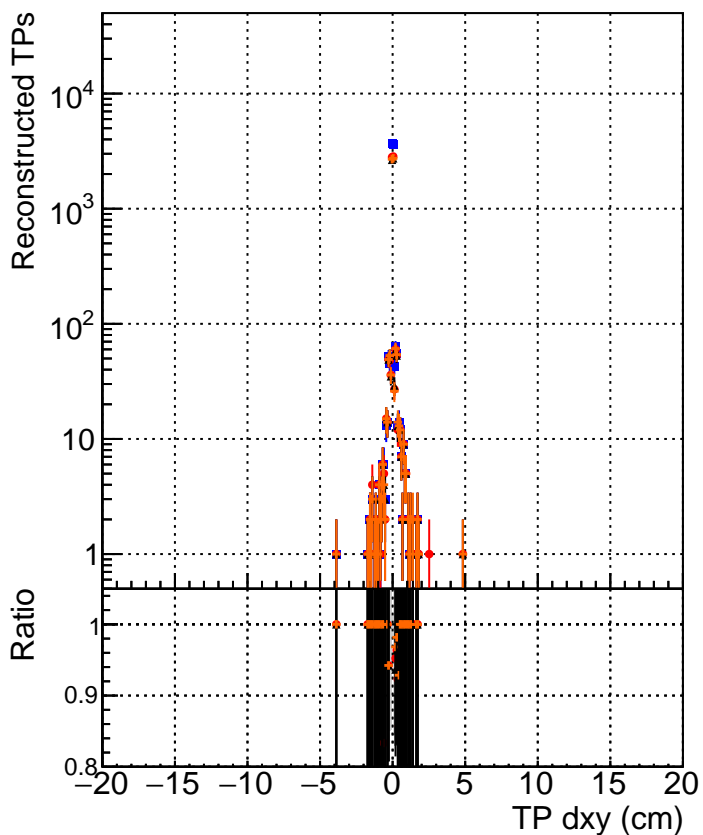

N of simulated tracks vs dxy

N of associated tracks (simToReco) vs dxy

N of simulated track

- DQM_original4
- DQM_testMkFit_initialStepReso
- ▲— DQM_testMkFitFit_initialStepReso
- ◆— DQM_testMkFitFit_initialStepReso_testSorting2