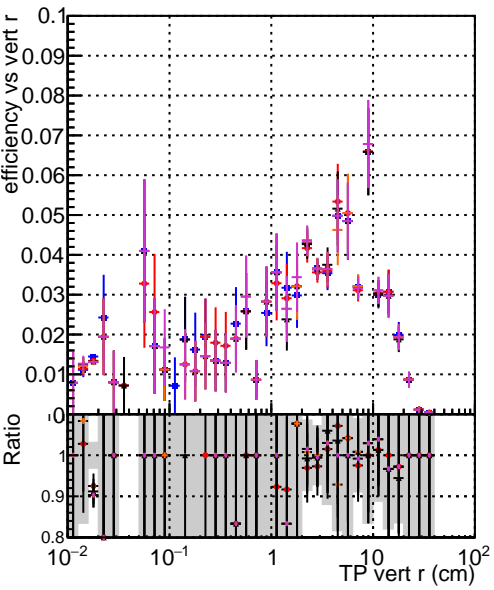

Efficiency vs vertpos

Legend for Efficiency vs vert r plot:

- DQM originals
- DQM testMKFit initialStepReso
- DQM testMKFit initialStepReso test100
- DQM testMKFit initialStepReso test100bf

Efficiency vs. sim PV z