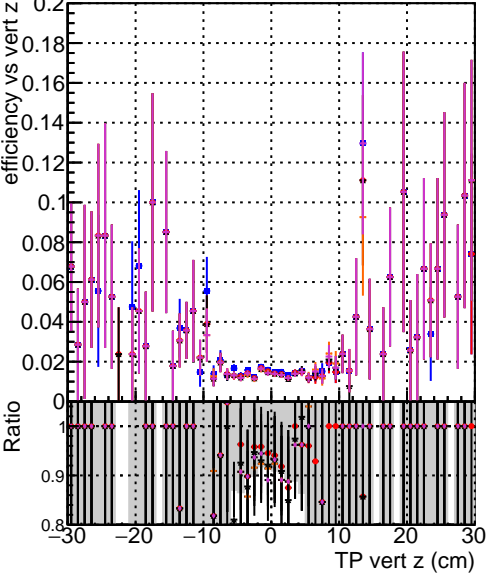

Efficiency vs vertpos

Legend for Efficiency vs vert r plot:

- DQM originals
- DQM testMKFit initialStepReso
- DQM testMKFit initialStepReso test100
- DQM testMKFit initialStepReso test100bf

Efficiency vs. sim PV z