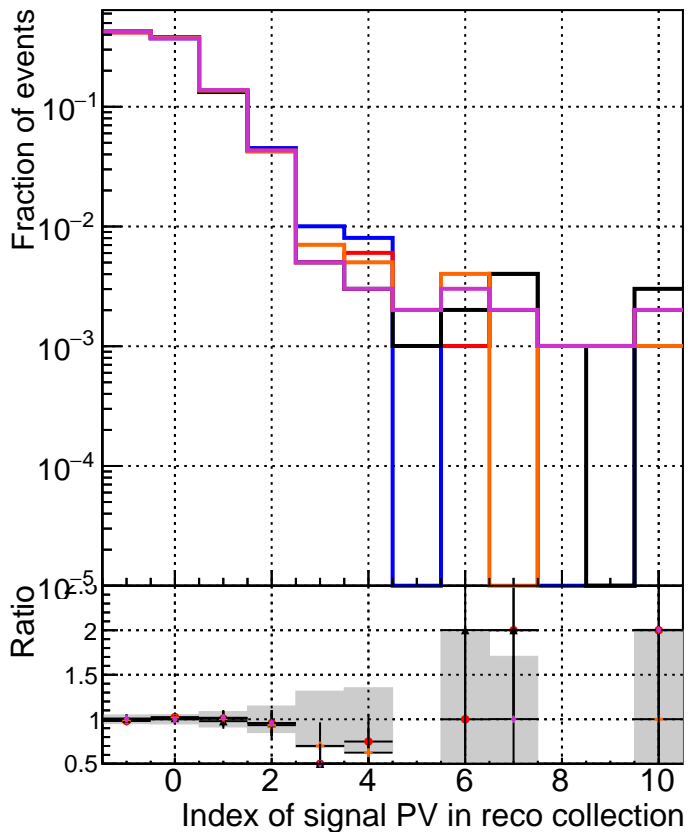

TruePVLocationIndexInRecoVertexCollectionCumulative

TruePVLocationIndexInRecoVertexCollection

— DQM_originat4
 — DQM_testMkFit_initialStepReso
 — DQM_testMkFitFit_initialStepReso
 — DQM_testMkFitFit_initialStepReso_test100
 — DQM_testMkFitFit_initialStepReso_test100bf