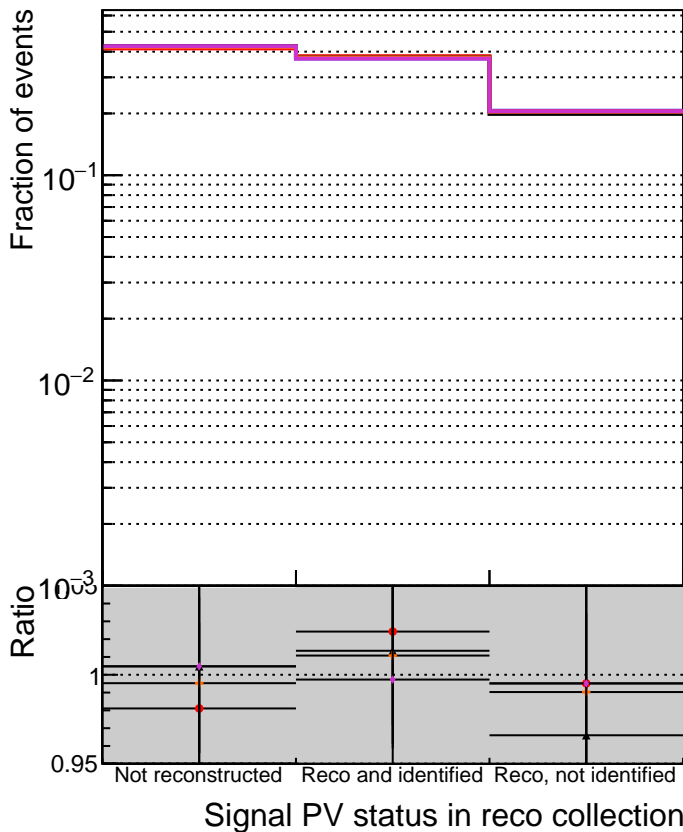

TruePVLocationIndexInRecoVertexCollectionCumulative

TruePVLocationIndexInRecoVertexCollection

— DQM_originat4
 — DQM_testMkFit_initialStepReso
 — DQM_testMkFitFit_initialStepReso
 — DQM_testMkFitFit_initialStepReso_test100
 — DQM_testMkFitFit_initialStepReso_test100bf