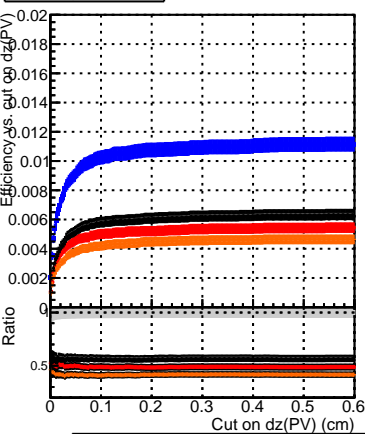

Efficiency vs. dz (PV)

Efficiency (tracking eff factorized out) vs. dz (PV)

Fake rate

- DQM\_original4
- DQM\_testMkFit\_initialStepReso
- DQM\_testMkFitFit\_initialStepReso
- DQM\_testMkFitFit\_initialStepReso\_Chi2Zero