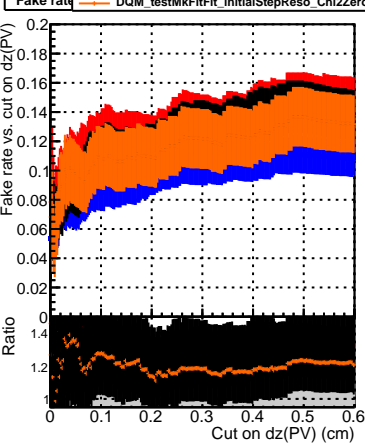

Efficiency vs. dz (PV)

Efficiency (tracking eff factorized out) vs. dz (PV)

Fake rate

- DQM\_original4
- DQM\_testMkFit\_initialStepReso
- DQM\_testMkFitFit\_initialStepReso
- DQM\_testMkFitFit\_initialStepReso\_Chi2Zero