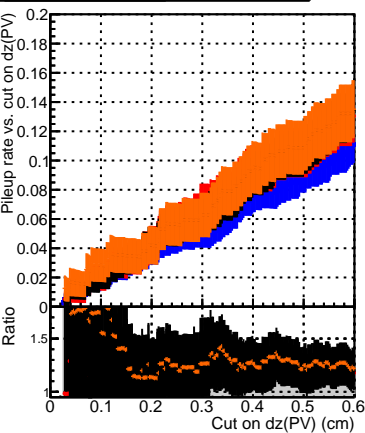

Efficiency vs. dz (PV)

Efficiency (tracking eff factorized out) vs. dz (PV)

Fake rate

- DQM\_original4
- DQM\_testMkFit\_initialStepReso
- DQM\_testMkFitFit\_initialStepReso
- DQM\_testMkFitFit\_initialStepReso\_Chi2Zero