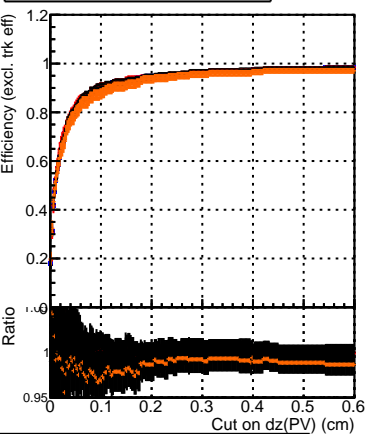

Efficiency vs. dz (PV)

Efficiency (tracking eff factorized out) vs. dz (PV)

Fake rate

- DQM\_original4
- DQM\_testMkFit\_initialStepReso
- DQM\_testMkFitFit\_initialStepReso
- DQM\_testMkFitFit\_initialStepReso\_Chi2Zero