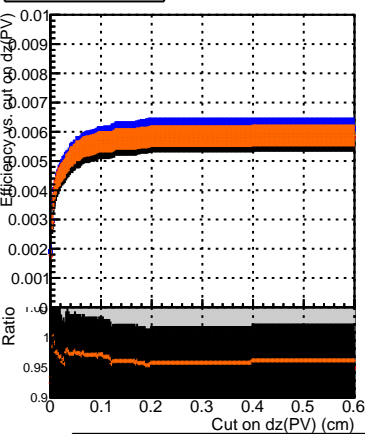

Efficiency vs. dz (PV)

Efficiency (tracking eff factorized out) vs. dz (PV)

Fake rate

— DQM_original4
— DQM_testMkFit_initialStepReso
— DQM_testMkFitFit_initialStepReso
— DQM_testMkFitFit_initialStepReso_Chi2Zero