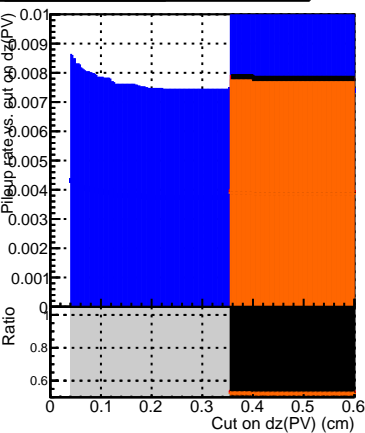

Efficiency vs. dz (PV)

Efficiency (tracking eff factorized out) vs. dz (PV)

Fake rate

— DQM_original4
— DQM_testMkFit_initialStepReso
— DQM_testMkFitFit_initialStepReso
— DQM_testMkFitFit_initialStepReso_Chi2Zero