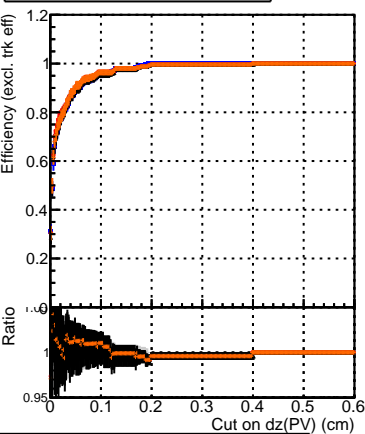

Efficiency vs. dz (PV)

Efficiency (tracking eff factorized out) vs. dz (PV)

Fake rate

— DQM_original4
— DQM_testMkFit_initialStepReso
— DQM_testMkFitFit_initialStepReso
— DQM_testMkFitFit_initialStepReso_Chi2Zero