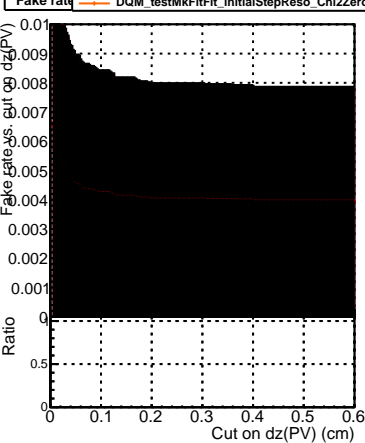

Efficiency vs. dz (PV)

Efficiency (tracking eff factorized out) vs. dz (PV)

Fake rate

— DQM_original4
— DQM_testMkFit_initialStepReso
— DQM_testMkFitFit_initialStepReso
— DQM_testMkFitFit_initialStepReso_Chi2Zero