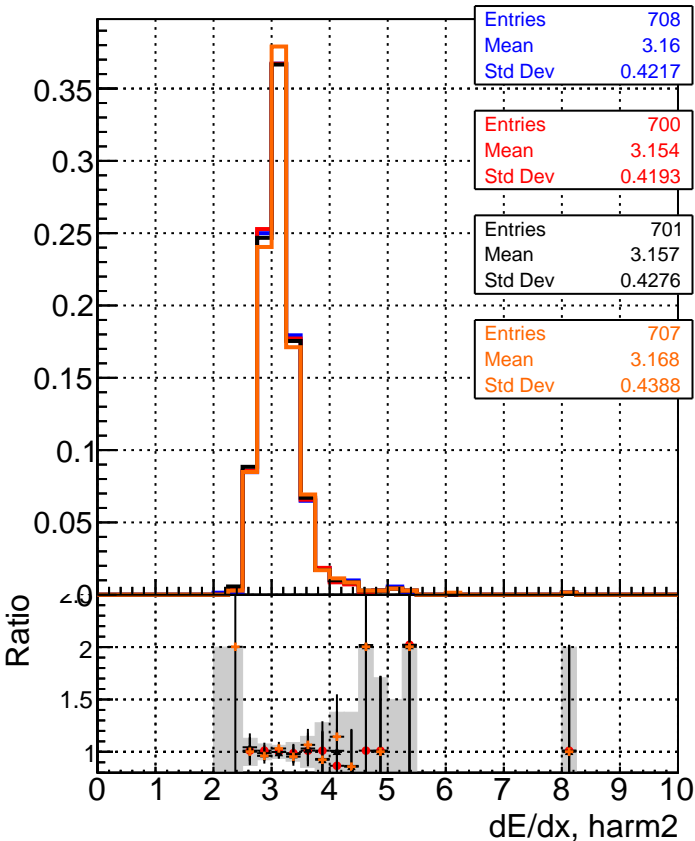

dE/dx estimator 1

dE/dx estimator 2

—■ DQM_original4
—● DQM_testMkFit_initialStepReso
—▲ DQM_testMkFitFit_initialStepReso
—◆ DQM_testMkFitFit_initialStepReso_Chi2Zero