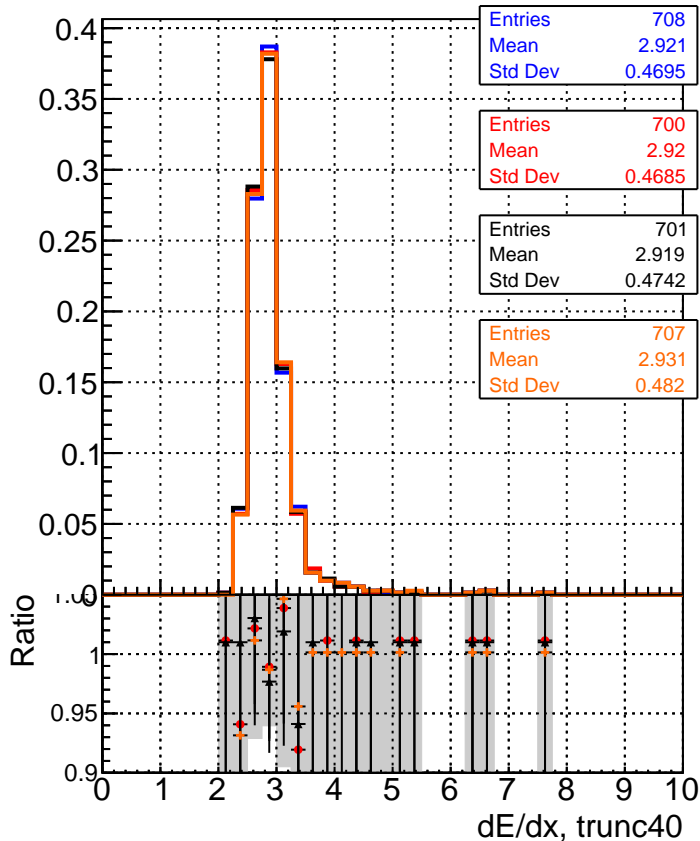

dE/dx estimator 1

dE/dx estimator 2

—■ DQM_original4
—● DQM_testMkFit_initialStepReso
—▲ DQM_testMkFitFit_initialStepReso
—◆ DQM_testMkFitFit_initialStepReso_Chi2Zero