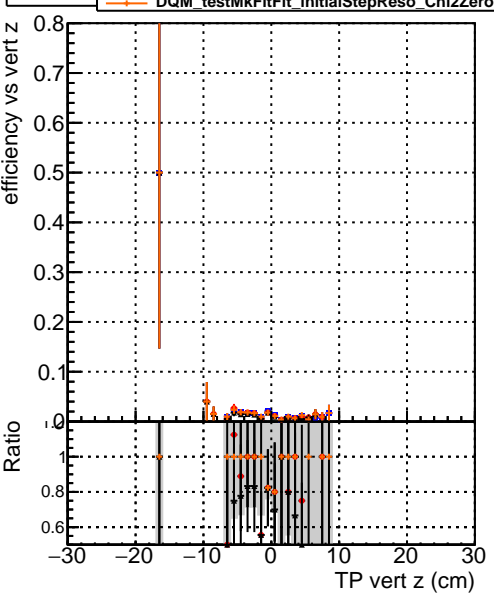

Efficiency vs. vertpos

- DQM\_original4
- DQM\_testMkFit\_initialStepReso
- DQM\_testMkFitFit\_initialStepReso
- DQM\_testMkFitFit\_initialStepReso\_Chi2Zero

Efficiency vs. vert z

Efficiency vs. sim PV z