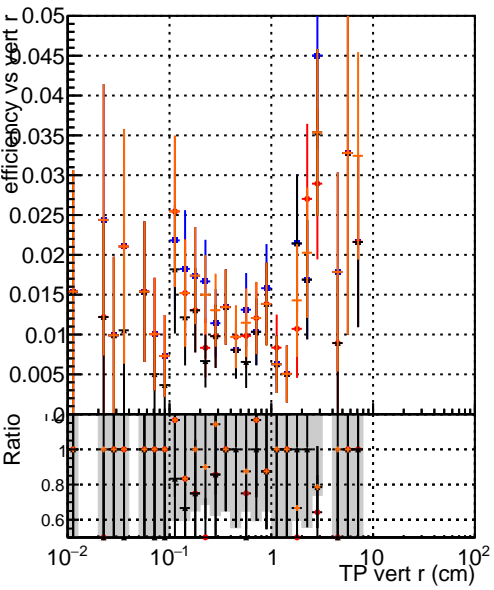

Efficiency vs. vertpos

- DQM\_original4
- DQM\_testMkFit\_initialStepReso
- DQM\_testMkFitFit\_initialStepReso
- DQM\_testMkFitFit\_initialStepReso\_Chi2Zero

Efficiency vs. vert z

Efficiency vs. sim PV z