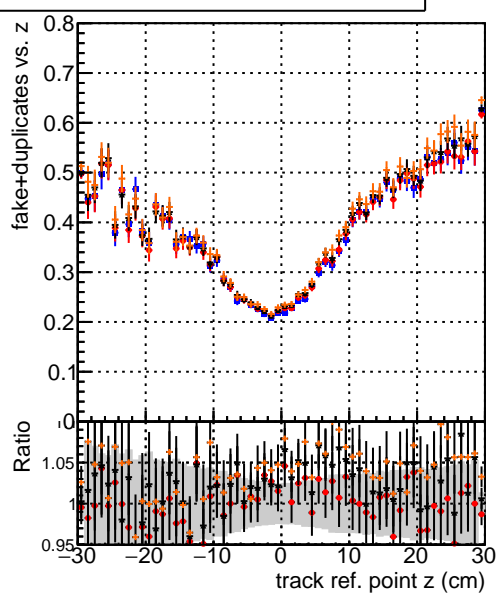

Efficiency vs vertpos**fake+duplicates vs vert r****Efficiency vs vert z****fake+duplicates vs. z****Efficiency vs. sim PV z****fake+duplicates vs Sim. PV z**

● DQM_origina14
● DQM_testMkFit_initialStepReso
▲ DQM_testMkFitFit_initialStepReso
● DQM_testMkFitFit_initialStepReso_wRejection5