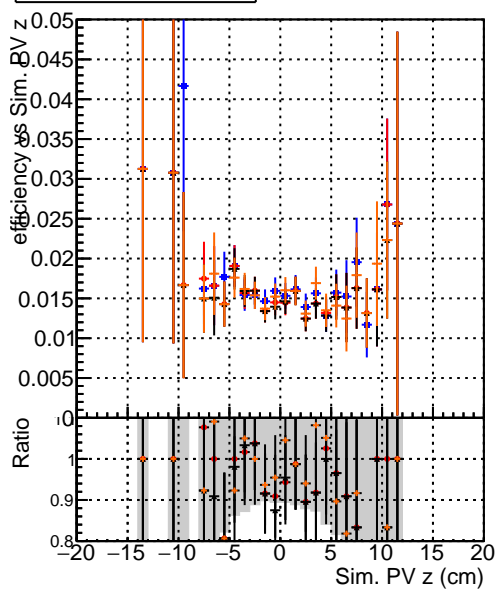

Efficiency vs vertpos**fake+duplicates vs vert r****Efficiency vs vert z****fake+duplicates vs. z****Efficiency vs. sim PV z****fake+duplicates vs Sim. PV z**

● DQM_origina14
● DQM_testMkFit_initialStepReso
▲ DQM_testMkFitFit_initialStepReso
● DQM_testMkFitFit_initialStepReso_wRejection5