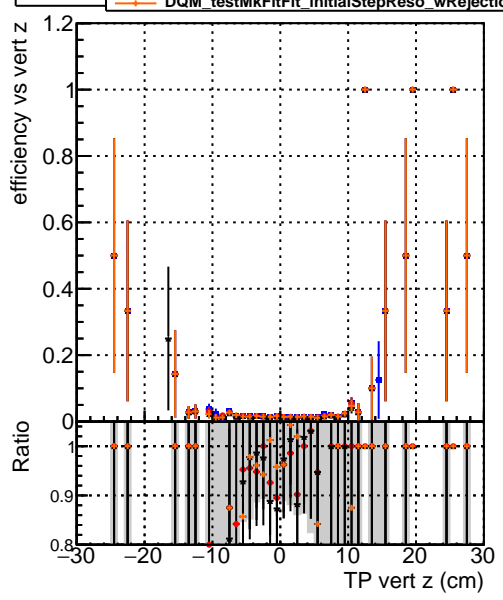

Efficiency vs vertpos**fake+duplicates vs vert r****Efficiency vs vert z****fake+duplicates vs. z****Efficiency vs. sim PV z****fake+duplicates vs Sim. PV z**

● DQM_origina14
● DQM_testMkFit_initialStepReso
▲ DQM_testMkFitFit_initialStepReso
● DQM_testMkFitFit_initialStepReso_wRejection5