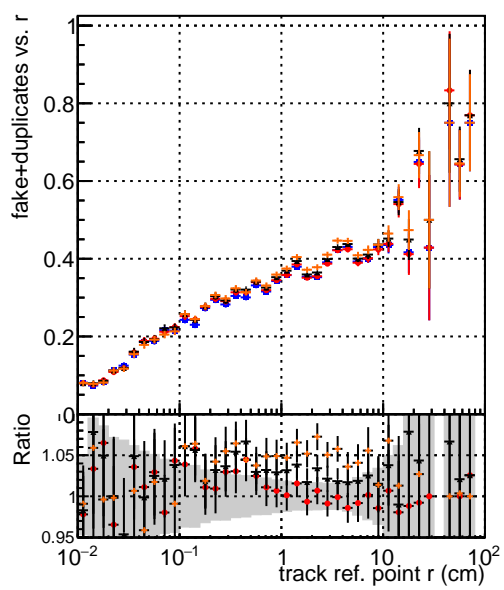

Efficiency vs vertpos**fake+duplicates vs vert r****Efficiency vs vert z****fake+duplicates vs. z****Efficiency vs. sim PV z****fake+duplicates vs Sim. PV z**

● DQM_origina14
● DQM_testMkFit_initialStepReso
▲ DQM_testMkFitFit_initialStepReso
● DQM_testMkFitFit_initialStepReso_wRejection5