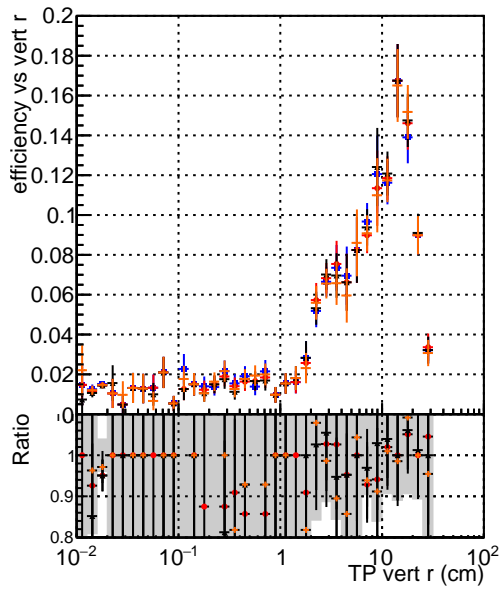

Efficiency vs vertpos**fake+duplicates vs vert r****Efficiency vs vert z****fake+duplicates vs. z****Efficiency vs. sim PV z****fake+duplicates vs Sim. PV z**

● DQM_origina14
● DQM_testMkFit_initialStepReso
▲ DQM_testMkFitFit_initialStepReso
● DQM_testMkFitFit_initialStepReso_wRejection5