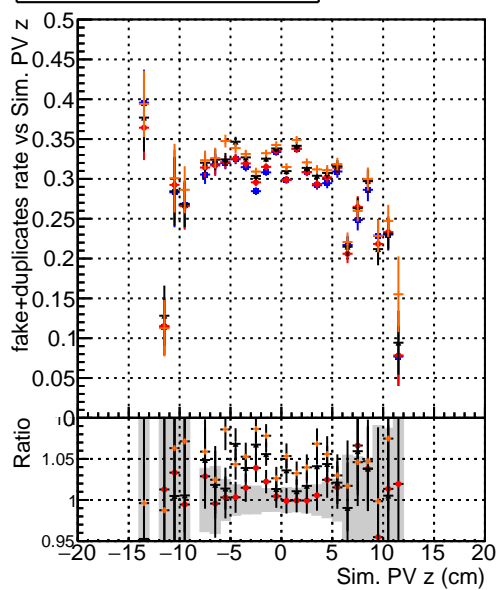

Efficiency vs vertpos**fake+duplicates vs vert r****Efficiency vs vert z****fake+duplicates vs. z****Efficiency vs. sim PV z****fake+duplicates vs Sim. PV z**

● DQM_origina14
● DQM_testMkFit_initialStepReso
▲ DQM_testMkFitFit_initialStepReso
● DQM_testMkFitFit_initialStepReso_wRejection5