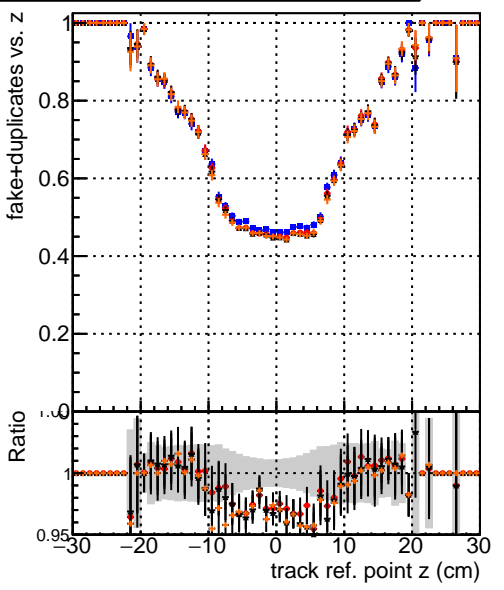

Efficiency vs vertpos**fake+duplicates vs vert r**

● DQM_origina14
● DQM_testMkFit_initialStepReso
● DQM_testMkFitFit_initialStepReso
● DQM_testMkFitFit_initialStepReso_wRejection5

Efficiency vs vert z**Efficiency vs. sim PV z****fake+duplicates vs Sim. PV z**