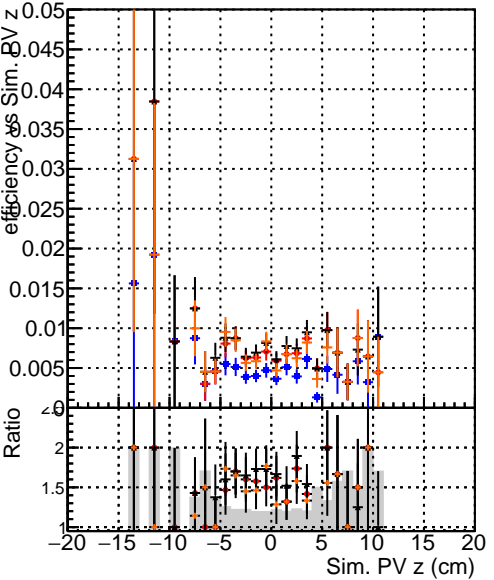

Efficiency vs vertpos**fake+duplicates vs vert r**

● DQM_origina14
● DQM_testMkFit_initialStepReso
● DQM_testMkFitFit_initialStepReso
● DQM_testMkFitFit_initialStepReso_wRejection5

Efficiency vs vert z**Efficiency vs. sim PV z****fake+duplicates vs Sim. PV z**