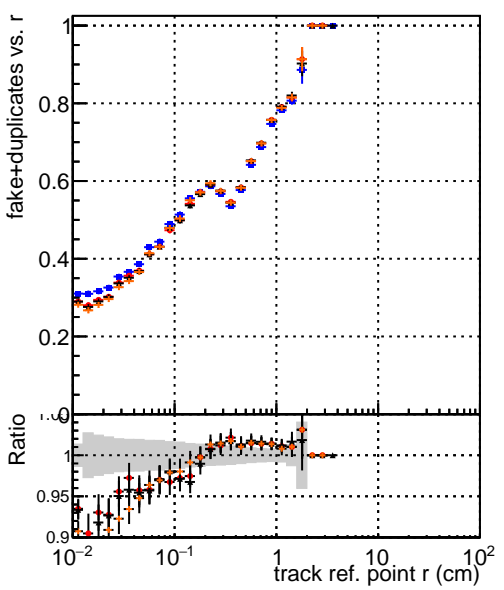

Efficiency vs vertpos**fake+duplicates vs vert r**

● DQM_origina14
● DQM_testMkFit_initialStepReso
● DQM_testMkFitFit_initialStepReso
● DQM_testMkFitFit_initialStepReso_wRejection5

Efficiency vs vert z**Efficiency vs. sim PV z****fake+duplicates vs Sim. PV z**