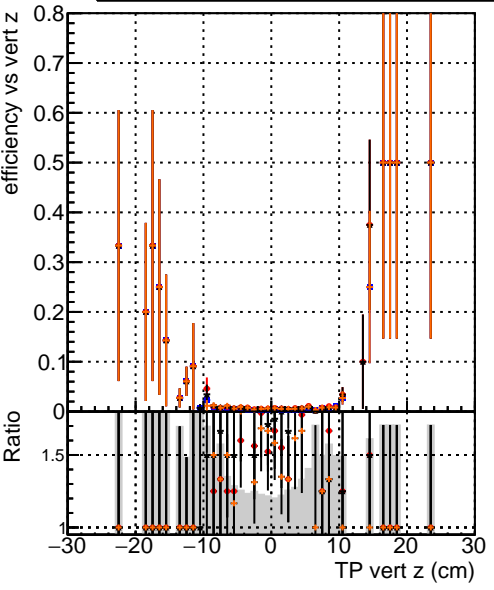

Efficiency vs vertpos**fake+duplicates vs vert r**

● DQM_origina14
● DQM_testMkFit_initialStepReso
● DQM_testMkFitFit_initialStepReso
● DQM_testMkFitFit_initialStepReso_wRejection5

Efficiency vs vert z**Efficiency vs. sim PV z****fake+duplicates vs Sim. PV z**