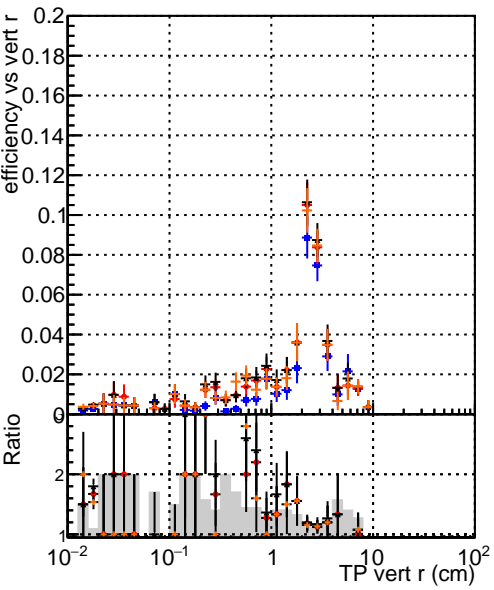

Efficiency vs vertpos**fake+duplicates vs vert r**

● DQM_origina14
● DQM_testMkFit_initialStepReso
● DQM_testMkFitFit_initialStepReso
● DQM_testMkFitFit_initialStepReso_wRejection5

Efficiency vs vert z**Efficiency vs. sim PV z****fake+duplicates vs Sim. PV z**