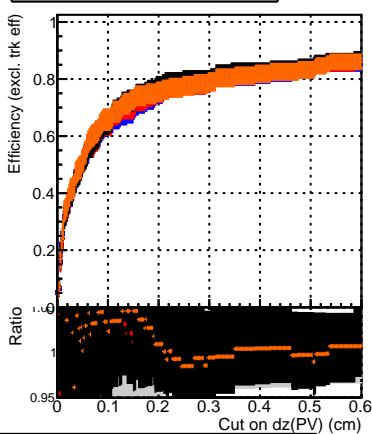

Efficiency vs. dz (PV)

Efficiency (tracking eff factorized out) vs. dz (PV)

- DQM_original4
- DQM_testMkFit_initialStepReso
- DQM_testMkFitFit_initialStepReso
- DQM_testMkFitFit_initialStepReso_wRejection5