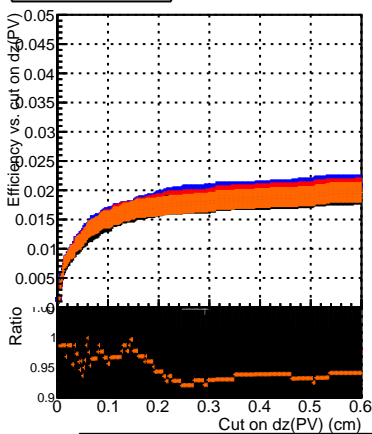

Efficiency vs. dz (PV)

Efficiency (tracking eff factorized out) vs. dz (PV)

- DQM_original4
- DQM_testMkFit_initialStepReso
- DQM_testMkFitFit_initialStepReso
- DQM_testMkFitFit_initialStepReso_wRejection5