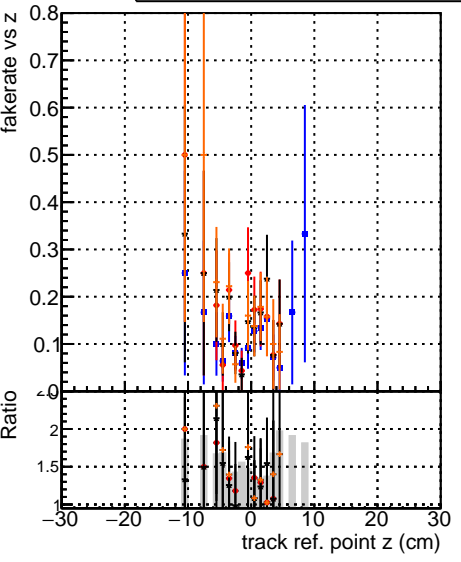

Fake rate vs vertpos

Duplicates Rate vs vertpos

Pileup rate vs vertpos

—●— DQM original4  
—●— DQM original4 wRejection10  
—●— DQM original4 initialStepReso  
—●— DQM original4 initialStepReso wRejection10  
—●— DQM original4 initialStepReso  
—●— DQM original4 initialStepReso wRejection10

Fake rate vs v

Fake rate vs. sim PV z