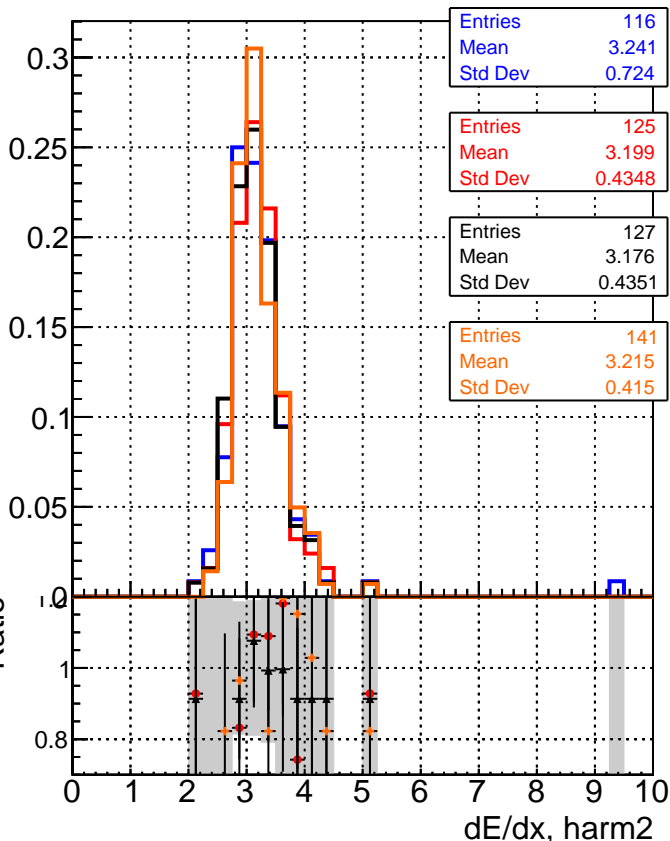

dE/dx estimator 1

dE/dx estimator 2

—■ DQM_original4
—● DQM_testMkFit_initialStepReso
—▲ DQM_testMkFitFit_initialStepReso
—◆ DQM_testMkFitFit_initialStepReso_wRejection10