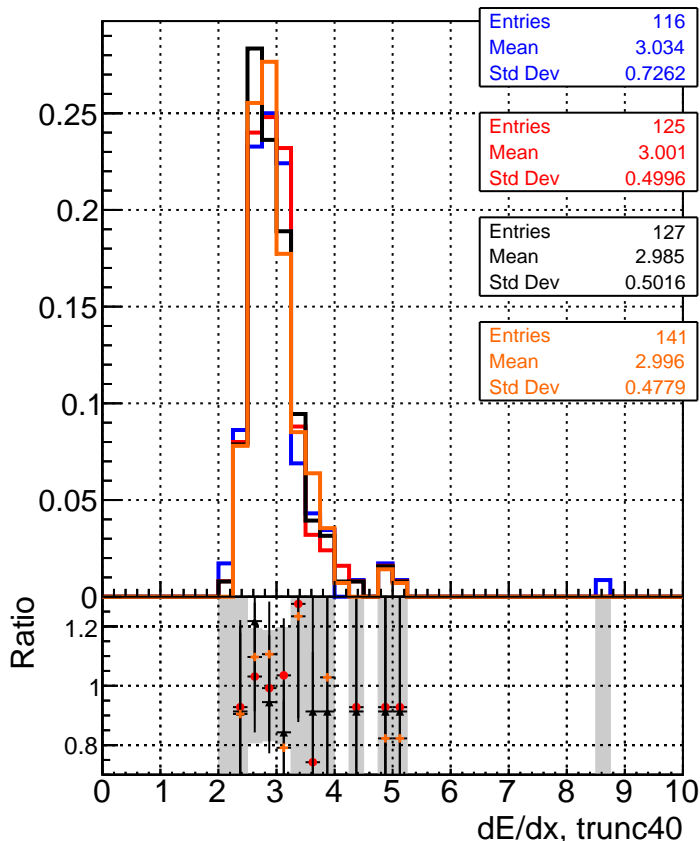

dE/dx estimator 1

dE/dx estimator 2

—■ DQM_original4
—● DQM_testMkFit_initialStepReso
—▲ DQM_testMkFitFit_initialStepReso
—◆ DQM_testMkFitFit_initialStepReso_wRejection10