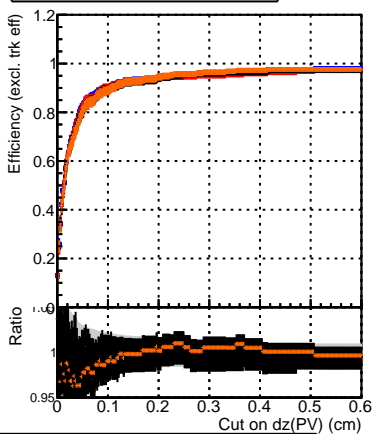

Efficiency vs. dz (PV)

Efficiency (tracking eff factorized out) vs. dz (PV)

- DQM_original4
- DQM_testMkFit_initialStepReso
- DQM_testMkFitFit_initialStepReso
- DQM_testMkFitFit_initialStepReso_wRejection10