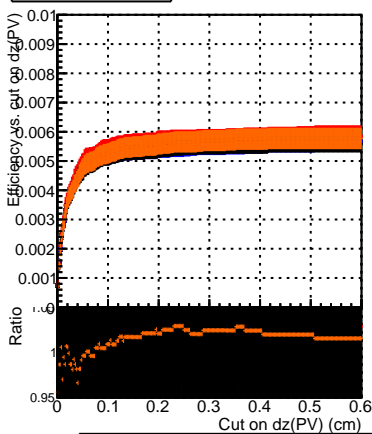

Efficiency vs. dz (PV)

Efficiency (tracking eff factorized out) vs. dz (PV)

- DQM_original4
- DQM_testMkFit_initialStepReso
- DQM_testMkFitFit_initialStepReso
- DQM_testMkFitFit_initialStepReso_wRejection10