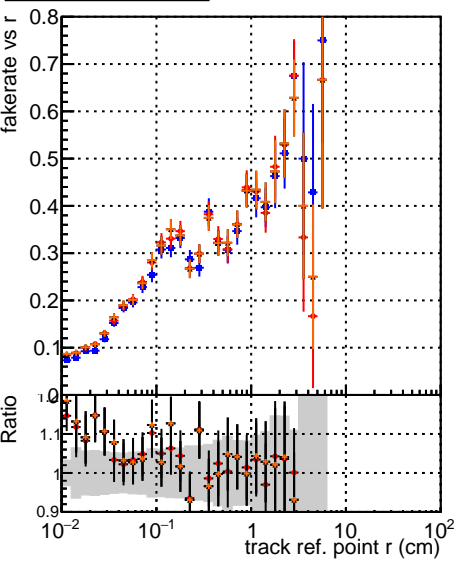

Fake rate vs vertpos**Duplicates Rate vs vertpos****Pileup rate vs vertpos**

—●— DGM original
—●— DGM fit initialStepReso
—●— DGM fit initialStepReso Chi2Oneway
—●— DGM fit initialStepReso
—●— DGM fit initialStepReso

Fake rate vs v**Fake rate vs. sim PV z****Duplicates Rate vs sim PV z****Pileup rate vs. sim PV z**