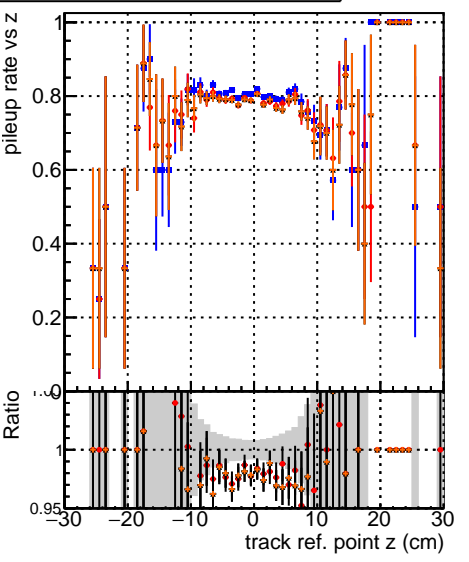

Fake rate vs vertpos**Duplicates Rate vs vertpos****Pileup rate vs vertpos**

—●— DGM original
—●— DGM fit initialStepReso
—●— DGM fit initialStepReso Chi2Oneway
—●— DGM fit initialStepReso
—●— DGM fit initialStepReso

Fake rate vs v**Fake rate vs. sim PV z****Duplicates Rate vs sim PV z****Pileup rate vs. sim PV z**