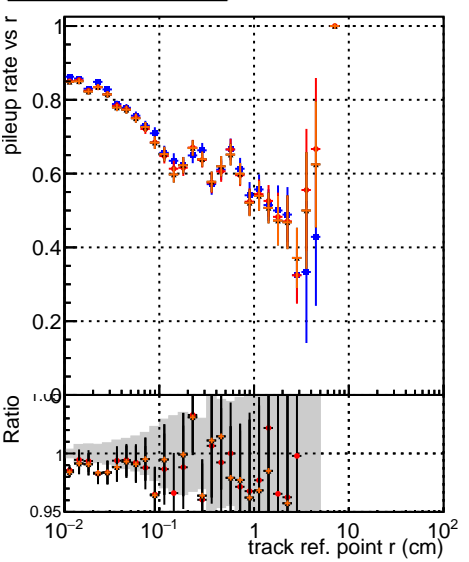

Fake rate vs vertpos**Duplicates Rate vs vertpos****Pileup rate vs vertpos**

—●— DGM original
—●— DGM fit initialStepReso
—●— DGM fit initialStepReso Chi2Oneway
—●— DGM fit initialStepReso
—●— DGM fit initialStepReso

Fake rate vs v**Fake rate vs. sim PV z****Duplicates Rate vs sim PV z****Pileup rate vs. sim PV z**