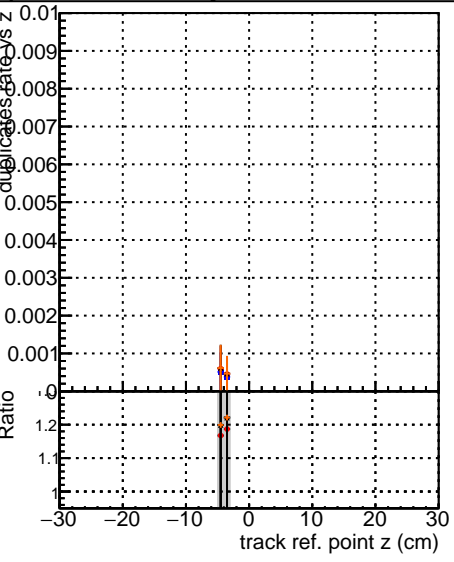

Fake rate vs vertpos**Duplicates Rate vs vertpos****Pileup rate vs vertpos**

—●— DGM original
—●— DGM fit initialStepReso
—●— DGM fit initialStepReso Chi2Oneway
—●— DGM fit initialStepReso
—●— DGM fit initialStepReso

Fake rate vs v**Fake rate vs. sim PV z****Duplicates Rate vs sim PV z****Pileup rate vs. sim PV z**