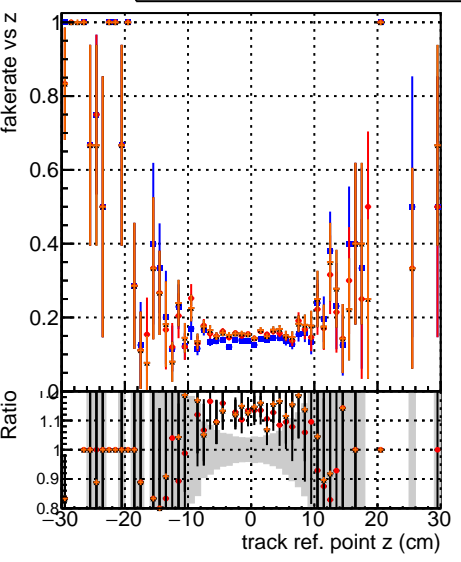

Fake rate vs vertpos**Duplicates Rate vs vertpos****Pileup rate vs vertpos**

—●— DGM original
—●— DGM fit initialStepReso
—●— DGM fit initialStepReso Chi2Oneway
—●— DGM fit initialStepReso
—●— DGM fit initialStepReso

Fake rate vs v**Fake rate vs. sim PV z****Duplicates Rate vs sim PV z****Pileup rate vs. sim PV z**