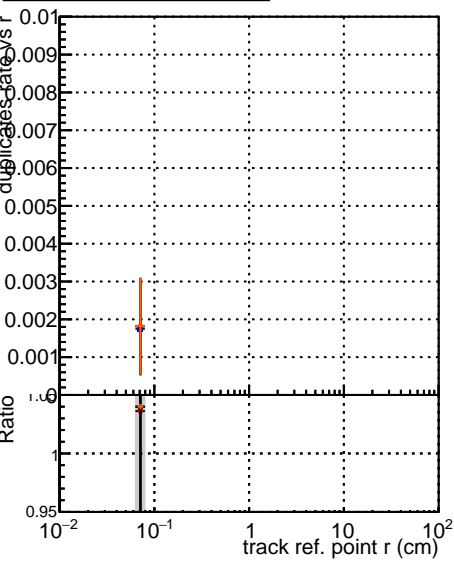

Fake rate vs vertpos**Duplicates Rate vs vertpos****Pileup rate vs vertpos**

—●— DGM original
—●— DGM fit initialStepReso
—●— DGM fit initialStepReso Chi2Oneway
—●— DGM fit initialStepReso
—●— DGM fit initialStepReso

Fake rate vs v**Fake rate vs. sim PV z****Duplicates Rate vs sim PV z****Pileup rate vs. sim PV z**