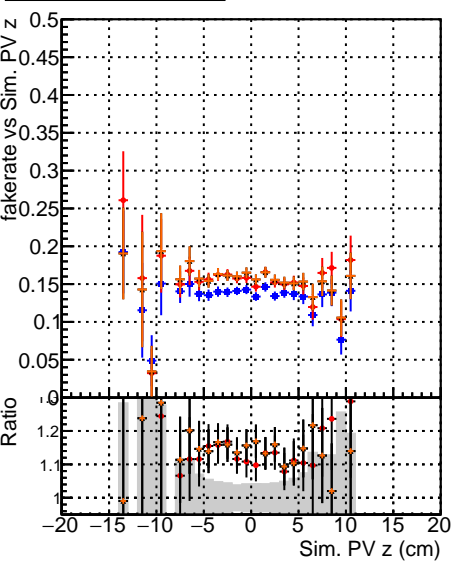

Fake rate vs vertpos**Duplicates Rate vs vertpos****Pileup rate vs vertpos**

—●— DGM original
—●— DGM fit initialStepReso
—●— DGM fit initialStepReso Chi2Oneway
—●— DGM fit initialStepReso
—●— DGM fit initialStepReso

Fake rate vs v**Fake rate vs. sim PV z****Duplicates Rate vs sim PV z****Pileup rate vs. sim PV z**