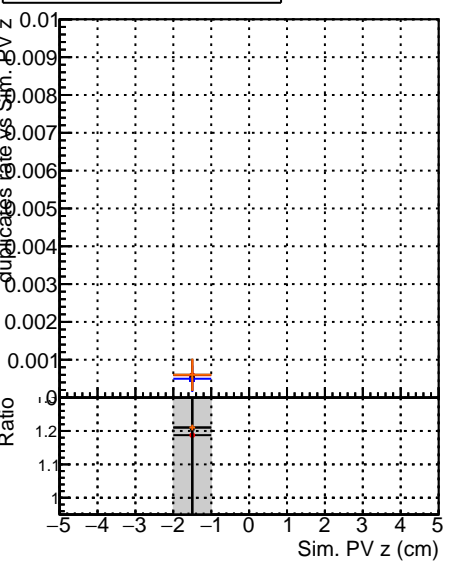

Fake rate vs vertpos**Duplicates Rate vs vertpos****Pileup rate vs vertpos**

—●— DGM original
—●— DGM fit initialStepReso
—●— DGM fit initialStepReso Chi2Oneway
—●— DGM fit initialStepReso
—●— DGM fit initialStepReso

Fake rate vs v**Fake rate vs. sim PV z****Duplicates Rate vs sim PV z****Pileup rate vs. sim PV z**