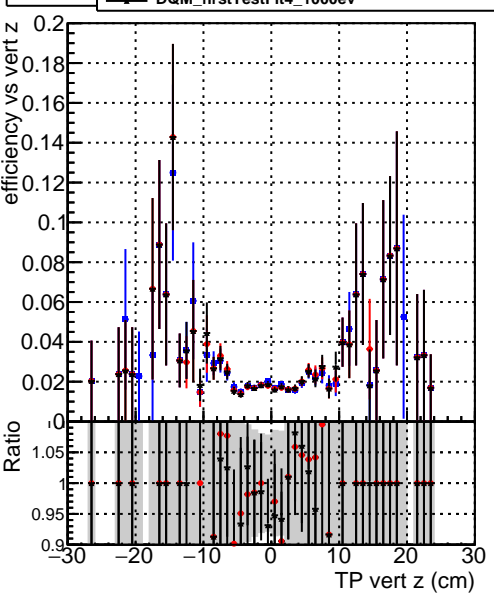

Efficiency vs vertpos

- DQM_original
- DQM_firstTest_byPassRefit
- DQM_firstTestFit4_1000ev

Efficiency vs vert z

Efficiency vs. sim PV z