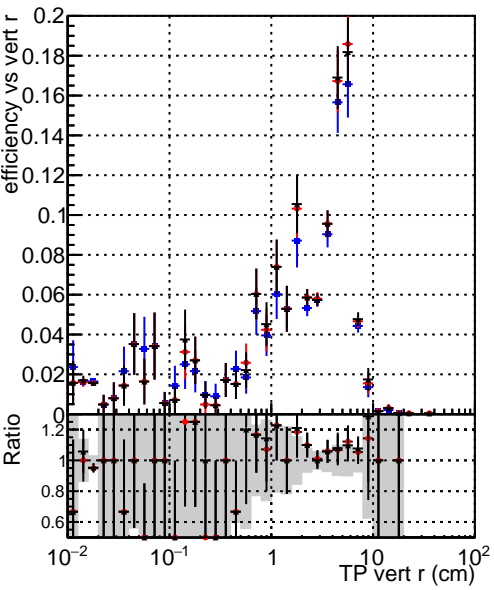

Efficiency vs vertpos

- DQM_original
- DQM_firstTest_byPassRefit
- DQM_firstTestFit4_1000ev

Efficiency vs vert z

Efficiency vs. sim PV z