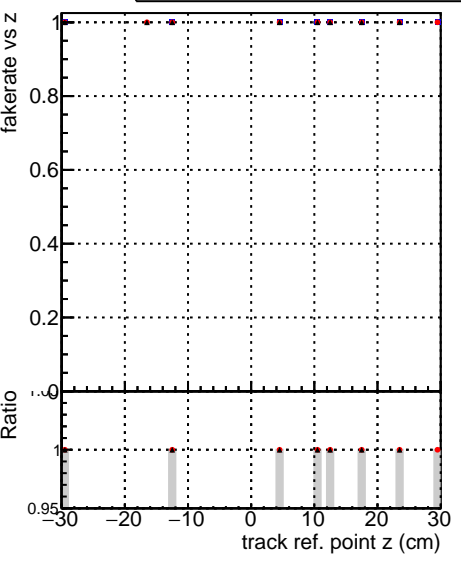

Fake rate vs vertpos

Duplicates Rate vs vertpos

Pileup rate vs vertpos

—●— DQM_original
—●— DQM_firstTest_byPassRefit
—●— DQM_firstTestFit4_1000ev

Fake rate vs v

Fake rate vs. sim PV z

Duplicates Rate vs sim PV z

Pileup rate vs. sim PV z