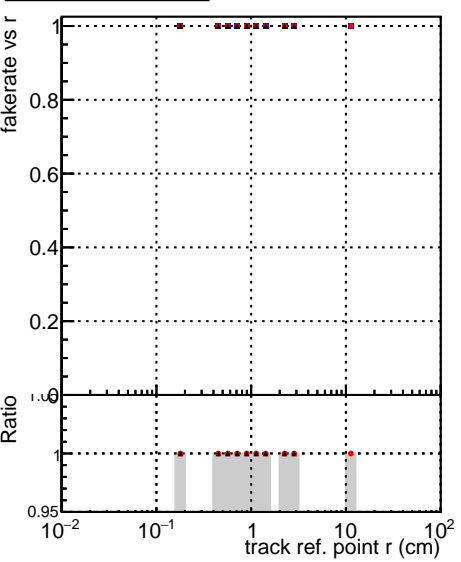

Fake rate vs vertpos

Duplicates Rate vs vertpos

Pileup rate vs vertpos

—●— DQM_original
—●— DQM_firstTest_byPassRefit
—●— DQM_firstTestFit4_1000ev

Fake rate vs v

Fake rate vs. sim PV z

Duplicates Rate vs sim PV z

Pileup rate vs. sim PV z