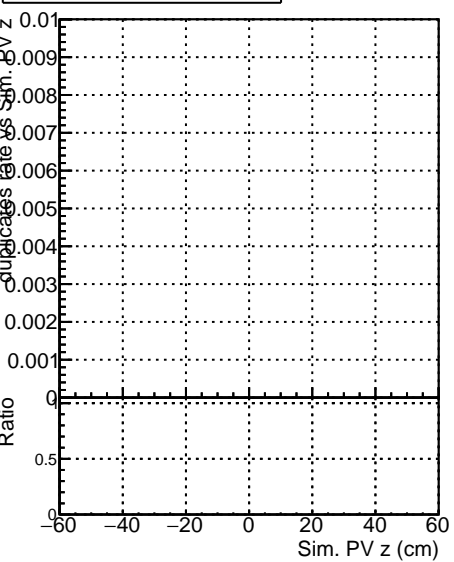

Fake rate vs vertpos

Duplicates Rate vs vertpos

Pileup rate vs vertpos

—●— DQM_original
—●— DQM_firstTest_byPassRefit
—●— DQM_firstTestFit4_1000ev

Fake rate vs v

Fake rate vs. sim PV z

Duplicates Rate vs sim PV z

Pileup rate vs. sim PV z