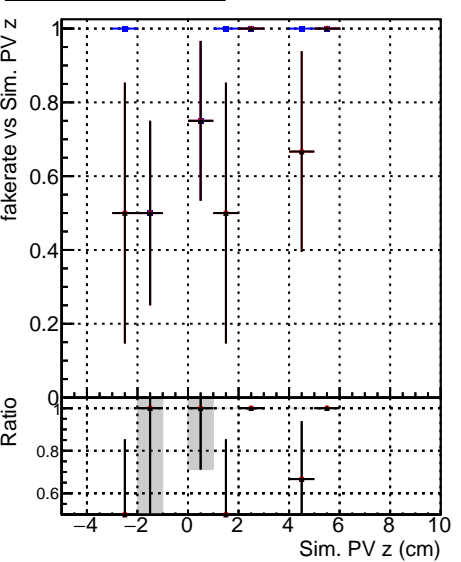

Fake rate vs vertpos

Duplicates Rate vs vertpos

Pileup rate vs vertpos

—●— DQM_original
—●— DQM_firstTest_byPassRefit
—●— DQM_firstTestFit4_1000ev

Fake rate vs v

Fake rate vs. sim PV z

Duplicates Rate vs sim PV z

Pileup rate vs. sim PV z