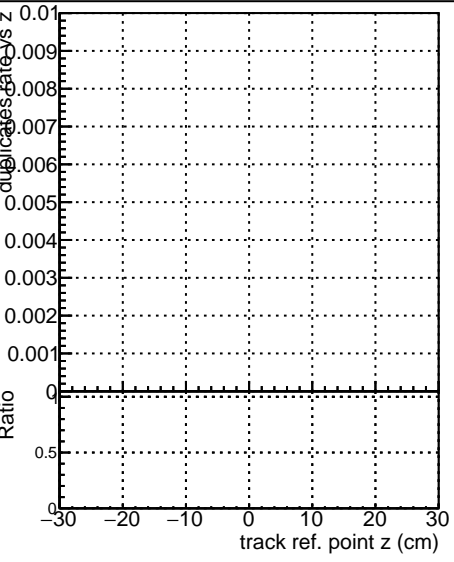

Fake rate vs vertpos

Duplicates Rate vs vertpos

Pileup rate vs vertpos

—●— DQM_original
—●— DQM_firstTest_byPassRefit
—●— DQM_firstTestFit4_1000ev

Fake rate vs v

Fake rate vs. sim PV z

Duplicates Rate vs sim PV z

Pileup rate vs. sim PV z