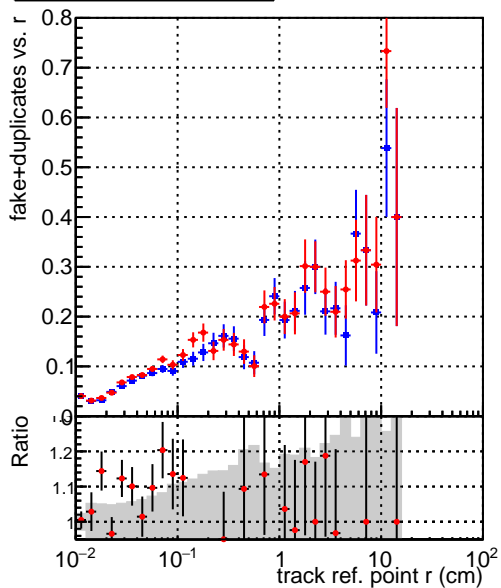

fake+duplicates vs vert r

—●— DQM_original
—●— DQM_firstTest_byPassRefit

**fake+duplicates vs Sim. PV z**