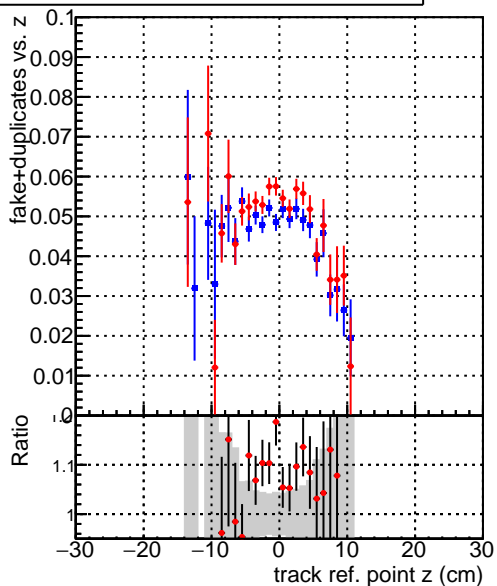

fake+duplicates vs vert r

—●— DQM_original
—●— DQM_firstTest_byPassRefit

**fake+duplicates vs Sim. PV z**