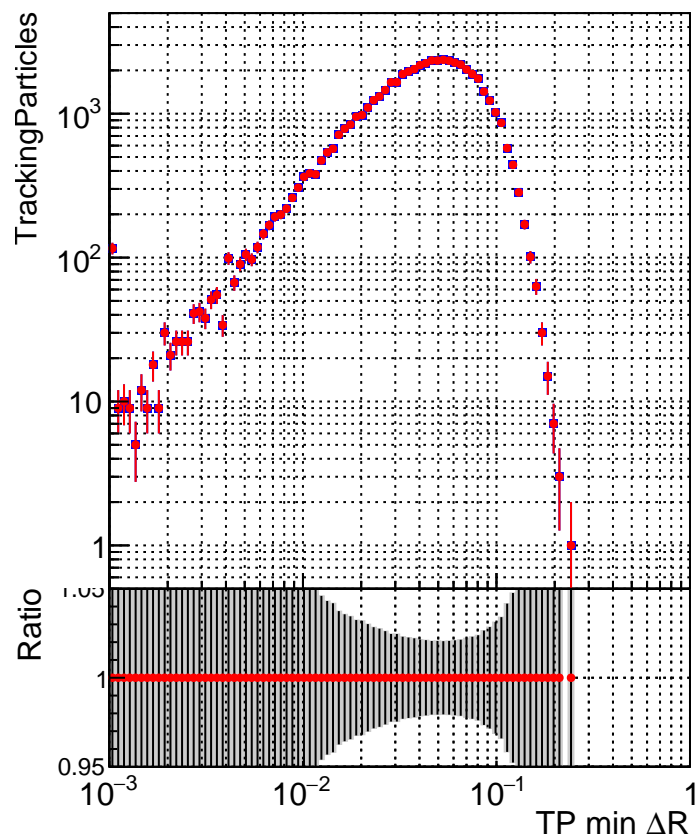

N of simulated tracks vs dR

N of associated tracks (simToReco) vs dR

N of simulated tracks

■ DQM_original
● DQM_firstTest_byPassRefit