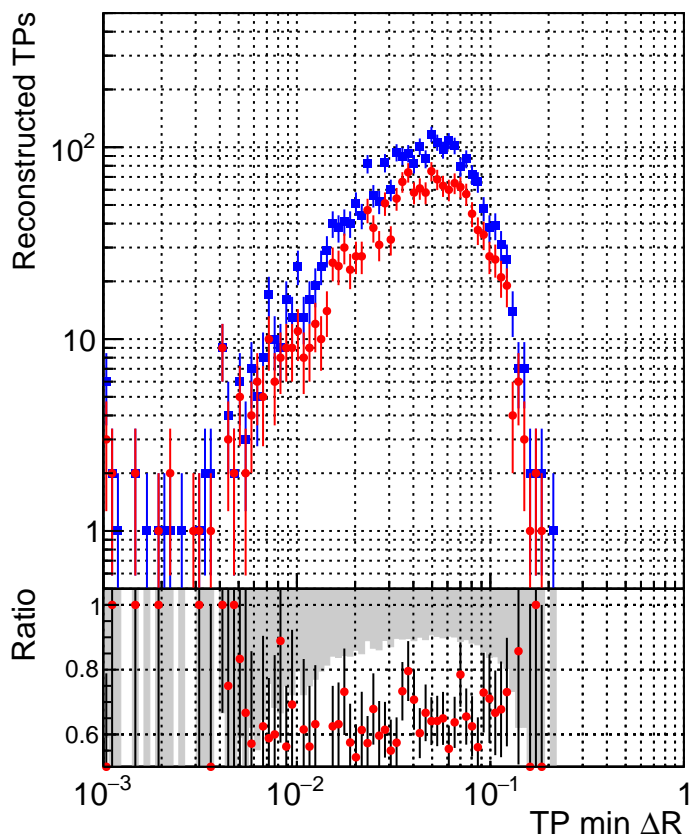

N of simulated tracks vs dR

N of associated tracks (simToReco) vs dR

N of simulated tracks

■ DQM_original
● DQM_firstTest_byPassRefit