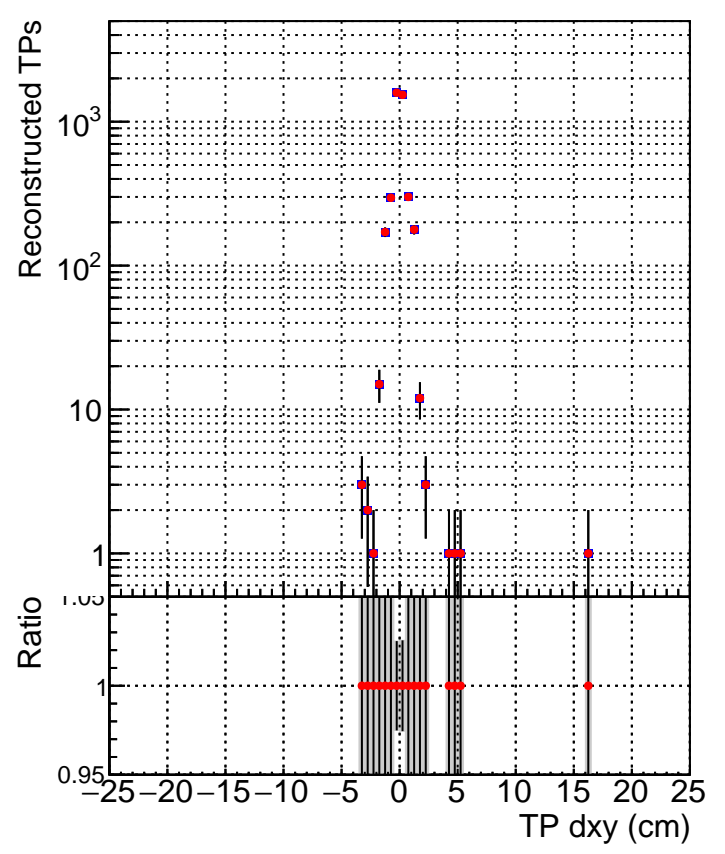

N of simulated tracks vs dxy

N of associated tracks (simToReco) vs dxy

N of simulated track

Legend:
- Blue squares: `../CMSSW_13_2_X_2023-05-08-2300/src/DQM_TT_mkFit-DQM_new132`
- Red circles: `DQM_TT_mkFit-DQM_newfastPlus132`