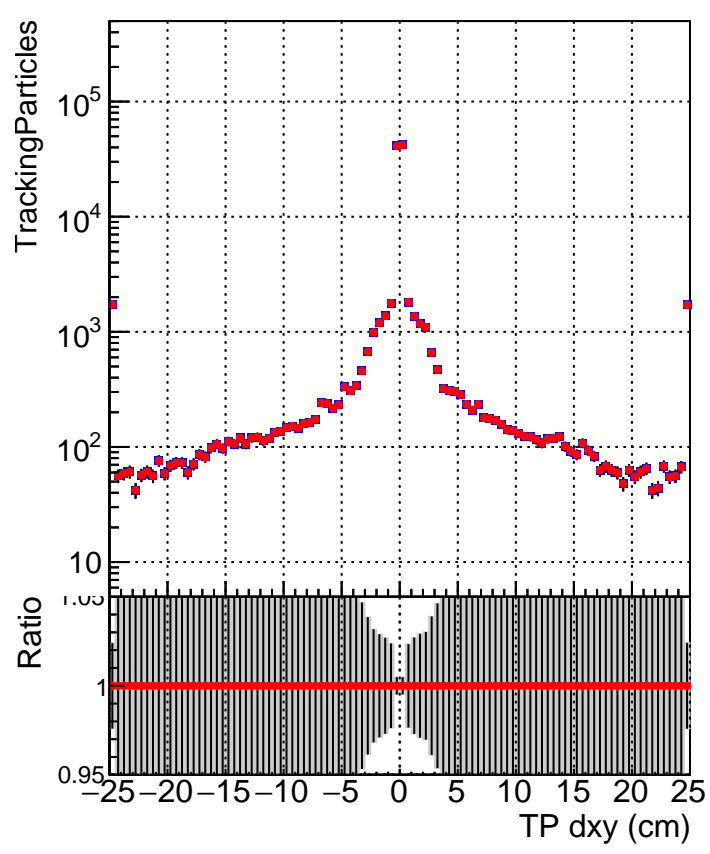

N of simulated tracks vs dxy

N of associated tracks (simToReco) vs dxy

N of simulated track

Legend:
- Blue squares: `../CMSSW_13_2_X_2023-05-08-2300/src/DQM_TT_mkFit-DQM_new132`
- Red circles: `DQM_TT_mkFit-DQM_newfastPlus132`