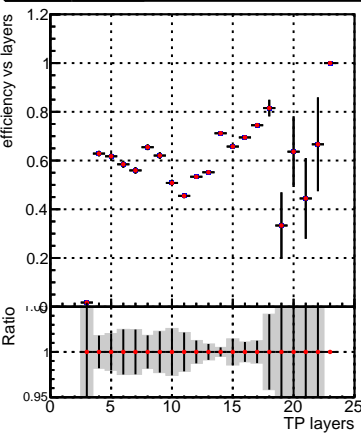

Efficiency vs hit**fake+duplicates vs hits****Efficiency vs layers****fake+duplicates vs layers****Efficiency vs pixel layer****fake+duplicates vs pixel layers****Efficiency vs 3D layer****fake+duplicates vs 3D layers**

Legend:
 - Grey square: `./J./CMSSW_13_2_X_2023-05-08-2300/src/DQM_TT_mkFit-DQM_new132`
 - Red square: `DQM_TT_mkFit-DQM_newfastPlus132`