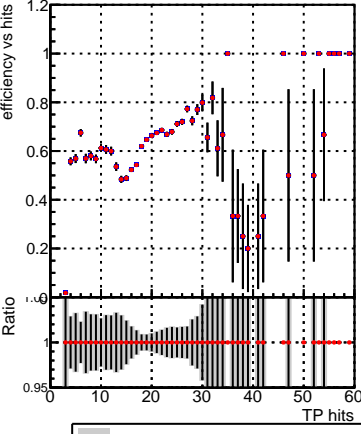

Efficiency vs hit**fake+duplicates vs hits****Efficiency vs layers****fake+duplicates vs layers****Efficiency vs pixel layer****fake+duplicates vs pixel layers****Efficiency vs 3D layer****fake+duplicates vs 3D layers**

Legend:
 - Grey square: `./J./CMSSW_13_2_X_2023-05-08-2300/src/DQM_TT_mkFit-DQM_new132`
 - Red square: `DQM_TT_mkFit-DQM_newfastPlus132`