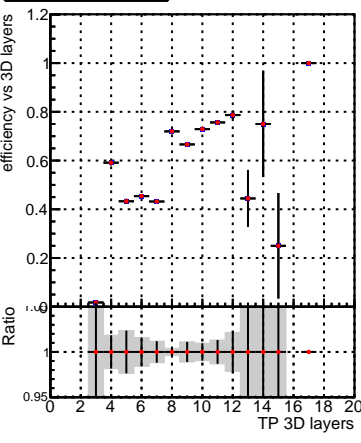

Efficiency vs hit**fake+duplicates vs hits****Efficiency vs layers****fake+duplicates vs layers****Efficiency vs pixel layer****fake+duplicates vs pixel layers****Efficiency vs 3D layer****fake+duplicates vs 3D layers**

Legend:
 - Grey square: `./J./CMSSW_13_2_X_2023-05-08-2300/src/DQM_TT_mkFit-DQM_new132`
 - Red square: `DQM_TT_mkFit-DQM_newfastPlus132`