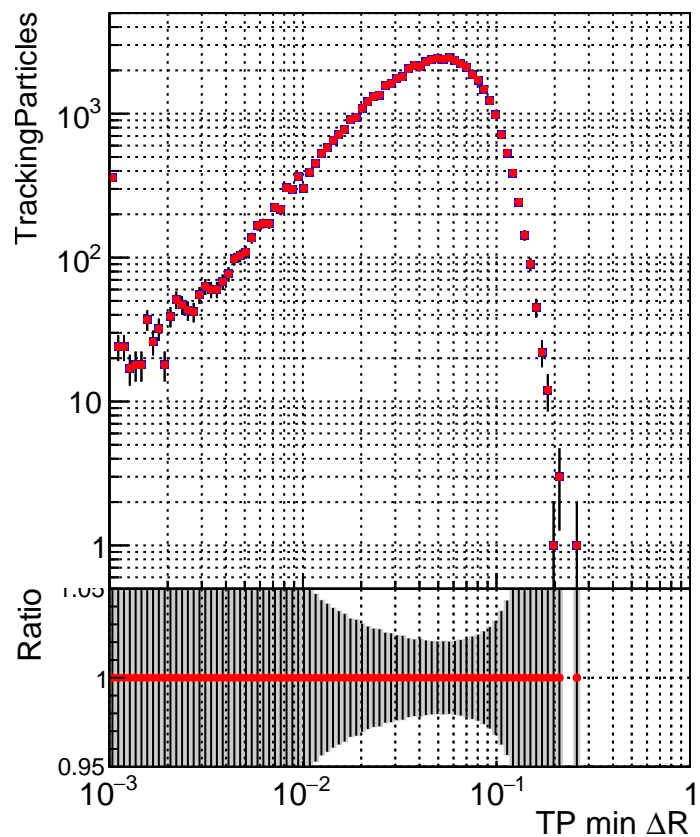

N of simulated tracks vs dR

N of associated tracks (simToReco) vs dR

N of simulated trac

■ `../CMSSW_13_2_X_2023-05-08-2300/src/DQM_TT_mkFit-DQM_new132`
● `DQM_TT_mkFit-DQM_newfastPlus132`