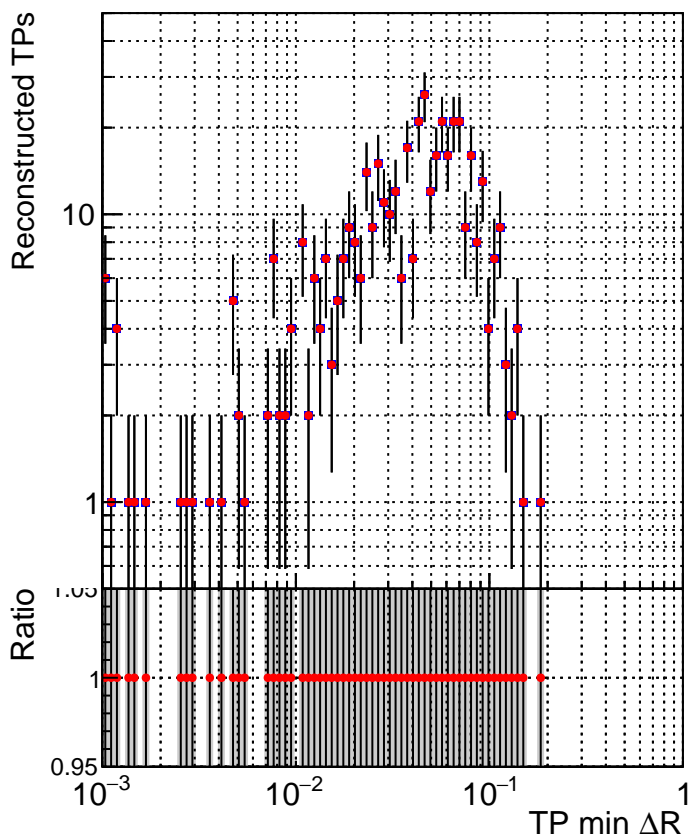

N of simulated tracks vs dR

N of associated tracks (simToReco) vs dR

N of simulated trac

■ `../CMSSW_13_2_X_2023-05-08-2300/src/DQM_TT_mkFit-DQM_new132`
● `DQM_TT_mkFit-DQM_newfastPlus132`