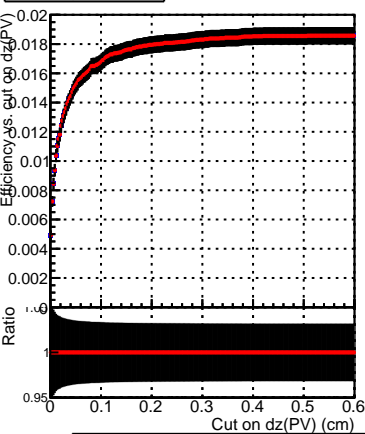

Efficiency vs. dz (PV)

Efficiency (tracking eff factorized out) vs. dz (PV)

Legend:
 - `././CMSSW_13_2_X_2023-05-08-2300/src/DQM_TT_mkFit-DQM_new132` (black line with squares)
 - `DQM_TT_mkFit-DQM_newfastPlus132` (red line with circles)