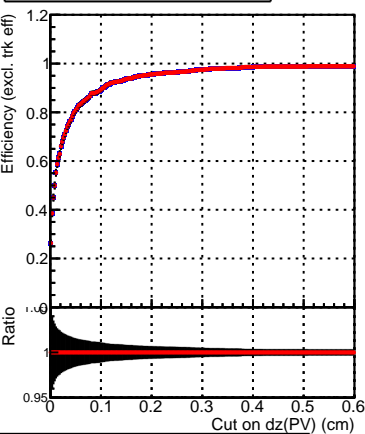

Efficiency vs. dz (PV)

Efficiency (tracking eff factorized out) vs. dz (PV)

Legend:
 - `././CMSSW_13_2_X_2023-05-08-2300/src/DQM_TT_mkFit-DQM_new132` (black line with squares)
 - `DQM_TT_mkFit-DQM_newfastPlus132` (red line with circles)