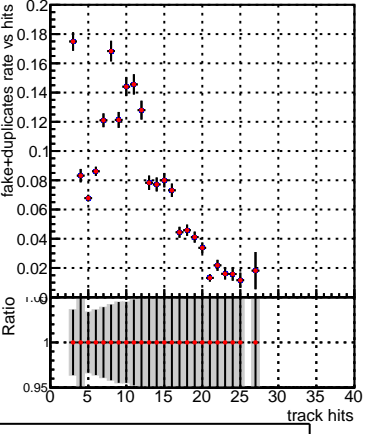

Efficiency vs hit**fake+duplicates vs hits**

`./J/CMSSW_13_2_X_2023-05-08-2300/src/DQM_TT_mkFit-DQM_new132`
—◆— `DQM_TT_mkFit-DQM_newfastPlus132`

Efficiency vs layers**fake+duplicates vs layers****Efficiency vs pixel layer****fake+duplicates vs pixel layers****Efficiency vs 3D layer****fake+duplicates vs 3D layers**