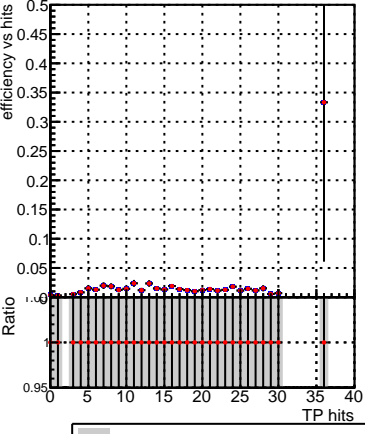

Efficiency vs hit**fake+duplicates vs hits**

`./J/CMSSW_13_2_X_2023-05-08-2300/src/DQM_TT_mkFit-DQM_new132`
—◆— `DQM_TT_mkFit-DQM_newfastPlus132`

Efficiency vs layers**fake+duplicates vs layers****Efficiency vs pixel layer****fake+duplicates vs pixel layers****Efficiency vs 3D layer****fake+duplicates vs 3D layers**